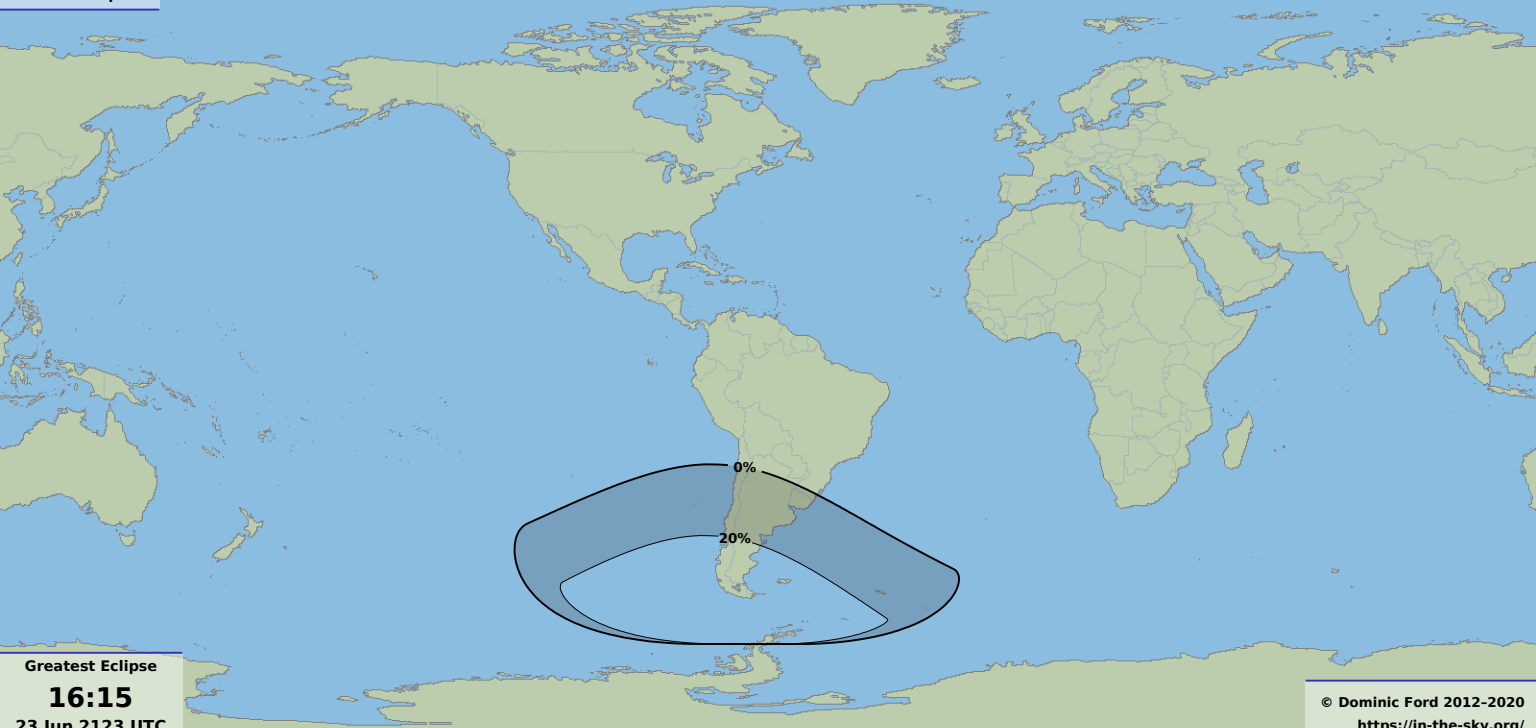

Partial eclipse

Greatest Eclipse

16:15

23 Jun 2123 UTC

© Dominic Ford 2012-2020

<https://in-the-sky.org/>