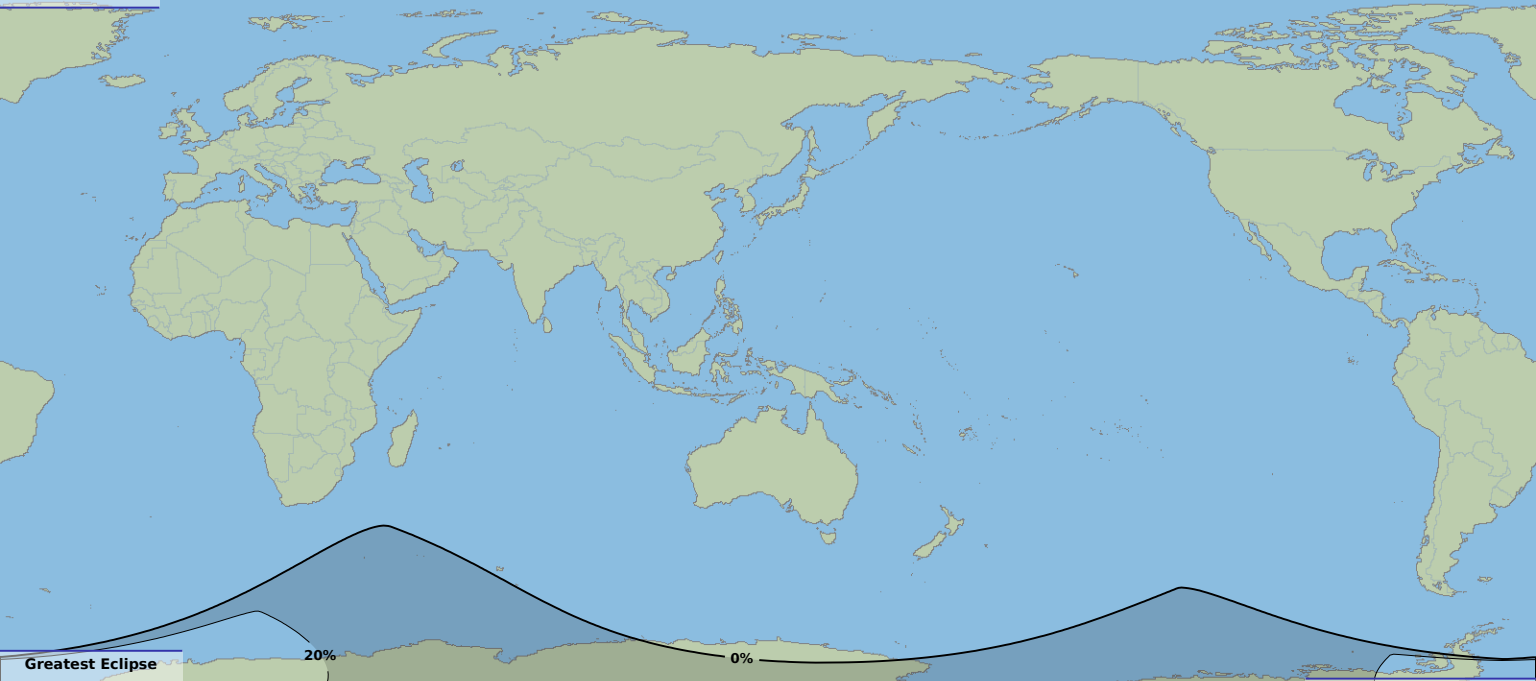

Partial eclipse

Greatest Eclipse

02:55

18 Nov 2123 UTC

20%

0%

© Dominic Ford 2012-2020

<https://in-the-sky.org/>