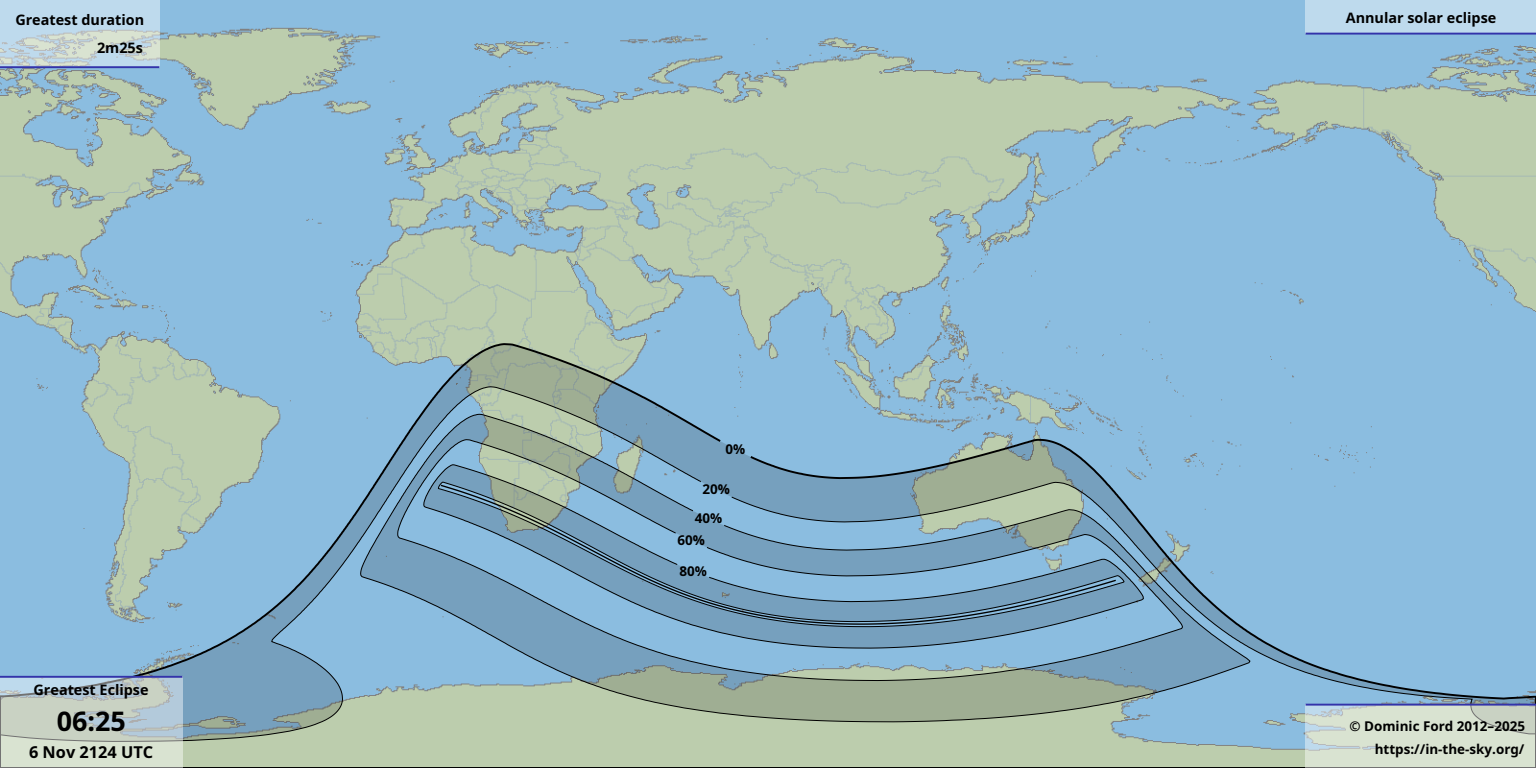

Greatest duration

2m25s

Greatest Eclipse

06:25

6 Nov 2124 UTC