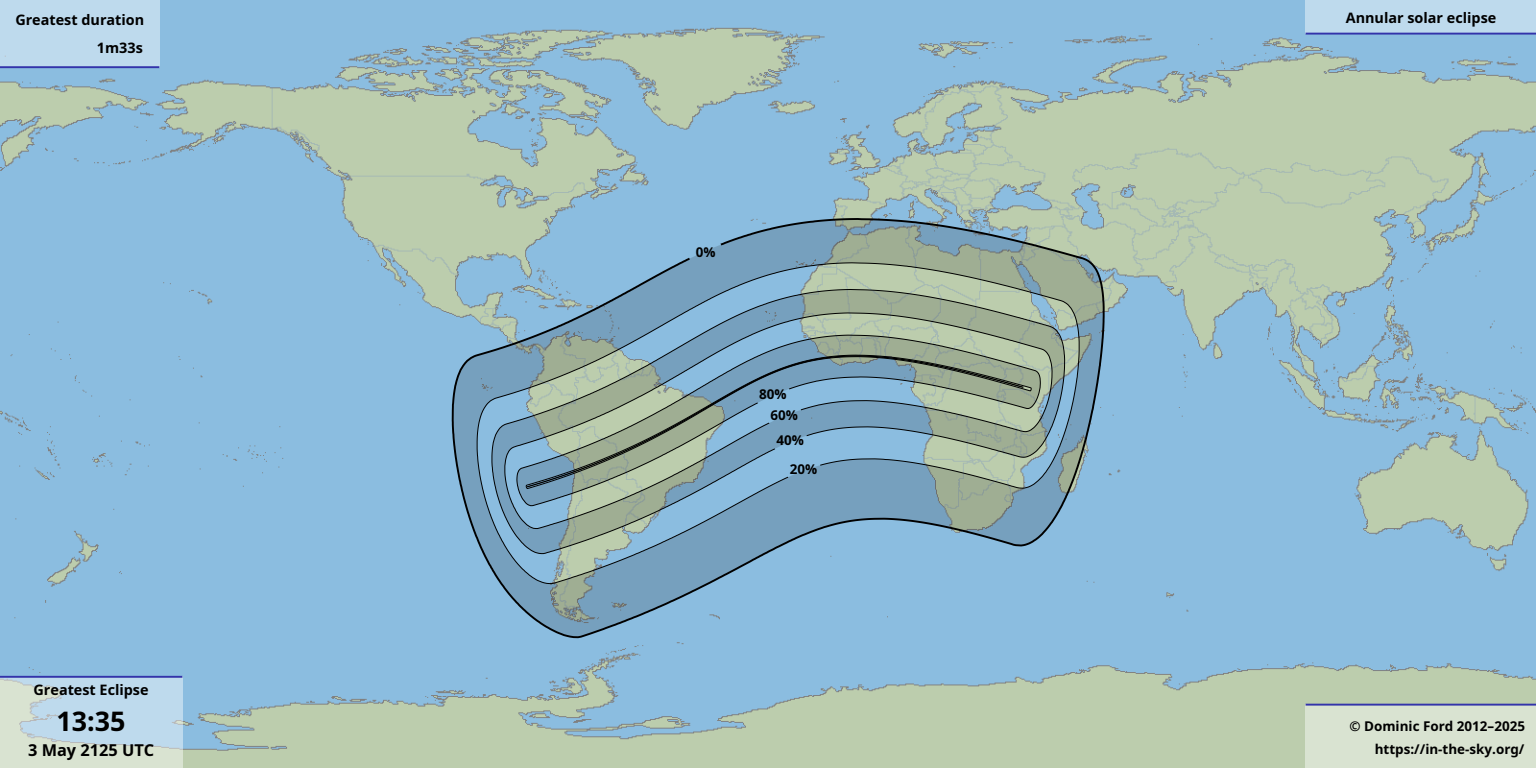

Greatest duration
1m33s

Greatest Eclipse
13:35
3 May 2125 UTC