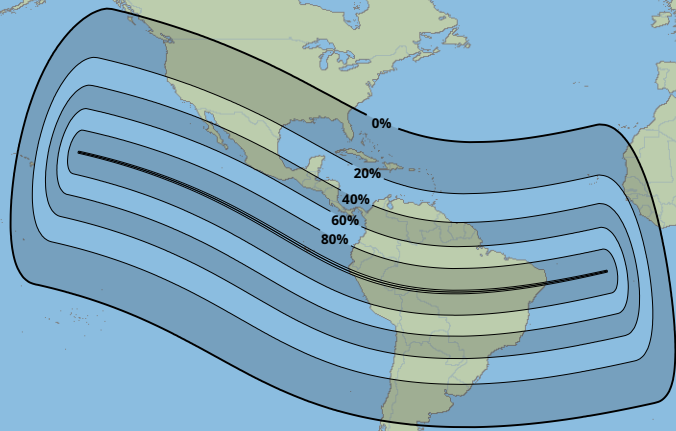

Greatest duration

3m17s

Greatest Eclipse

17:25

26 Oct 2125 UTC