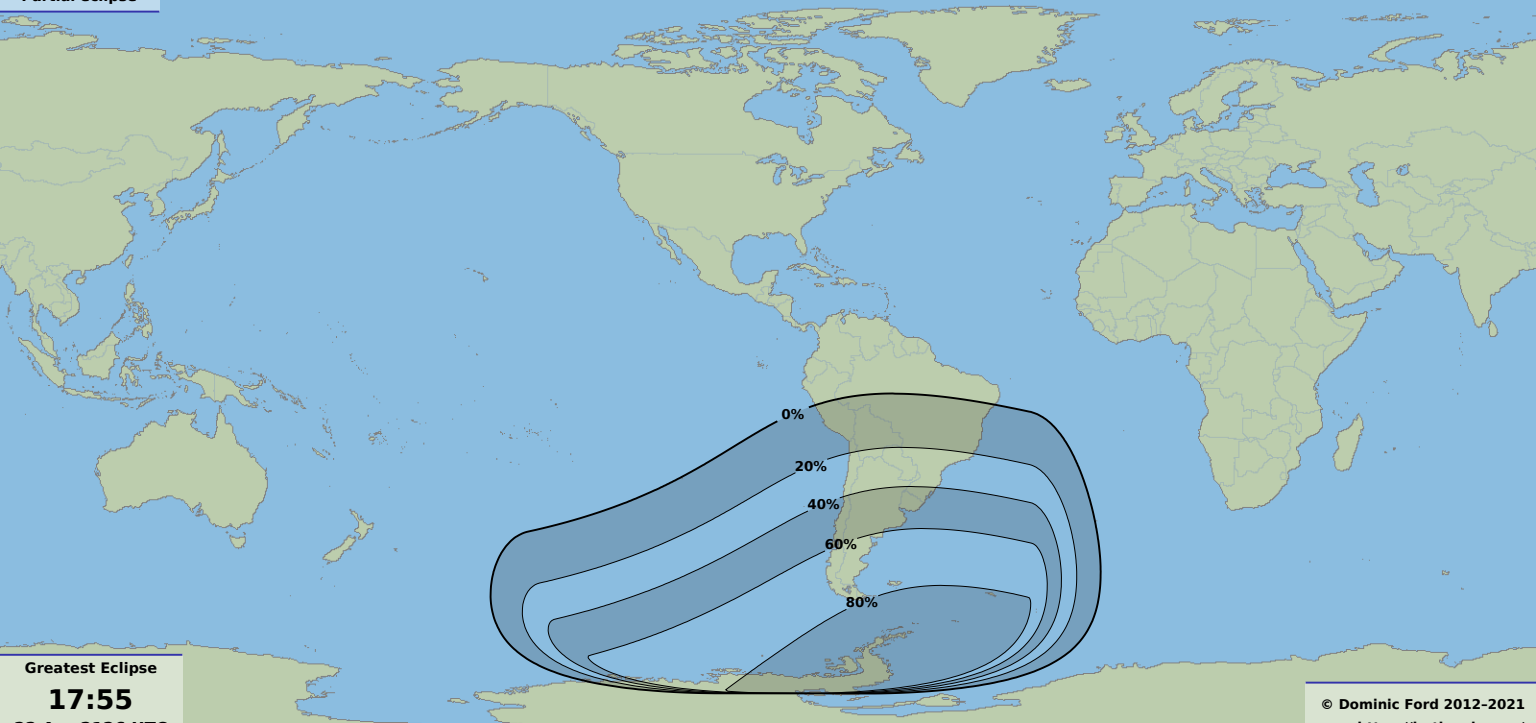

Partial eclipse

Greatest Eclipse

17:55

22 Apr 2126 UTC