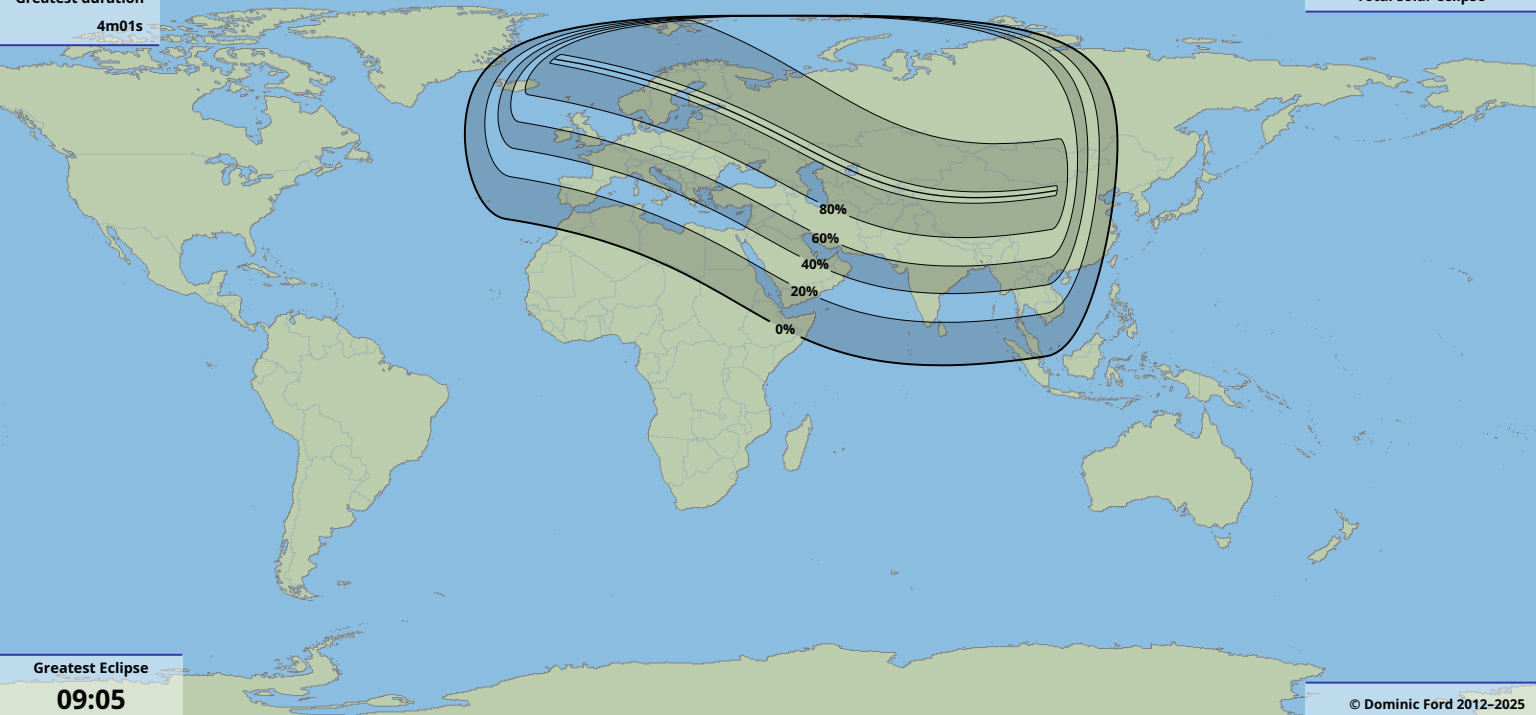

Greatest duration

4m01s

Greatest Eclipse

09:05

16 Oct 2126 UTC