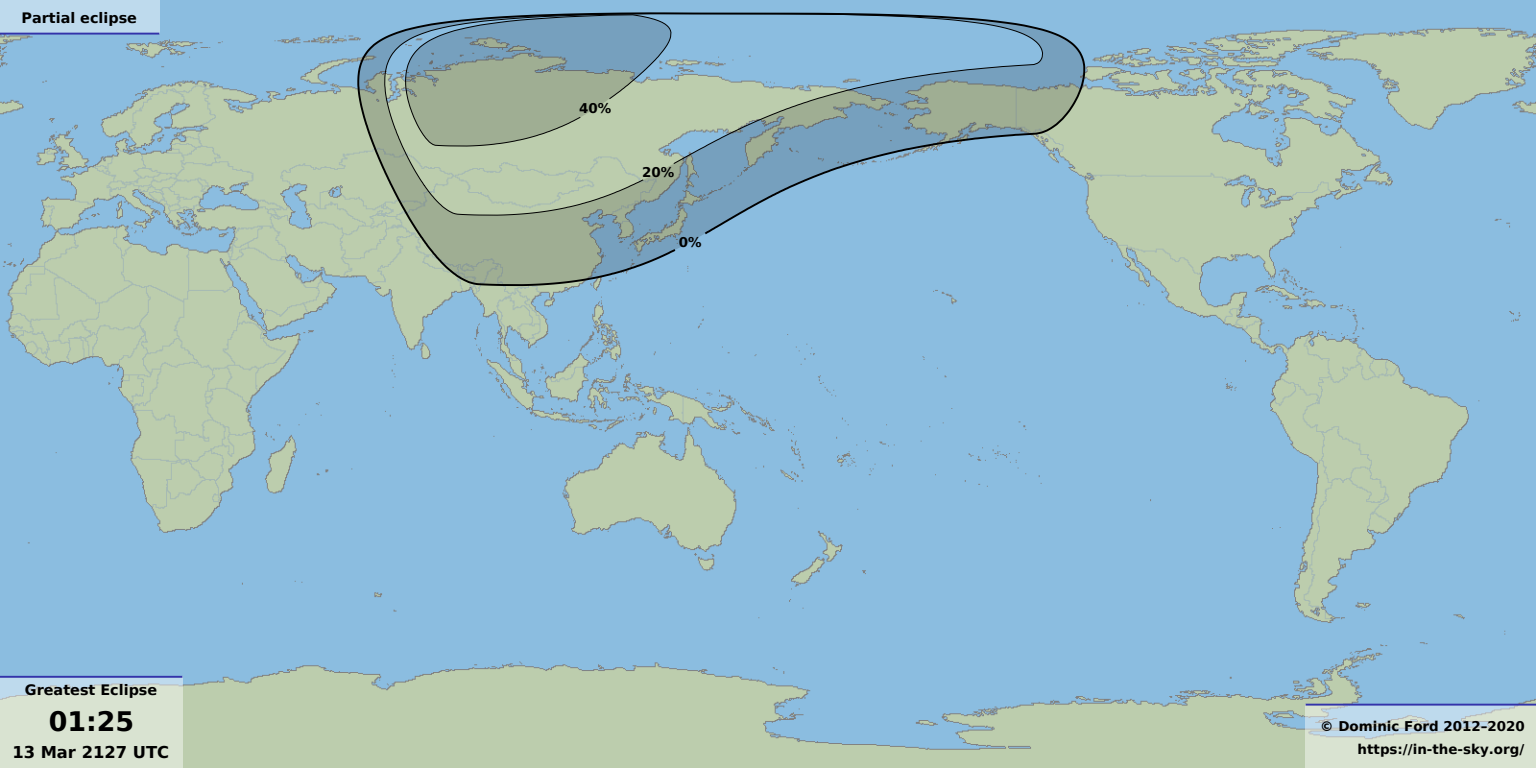

Partial eclipse

Greatest Eclipse

01:25

13 Mar 2127 UTC