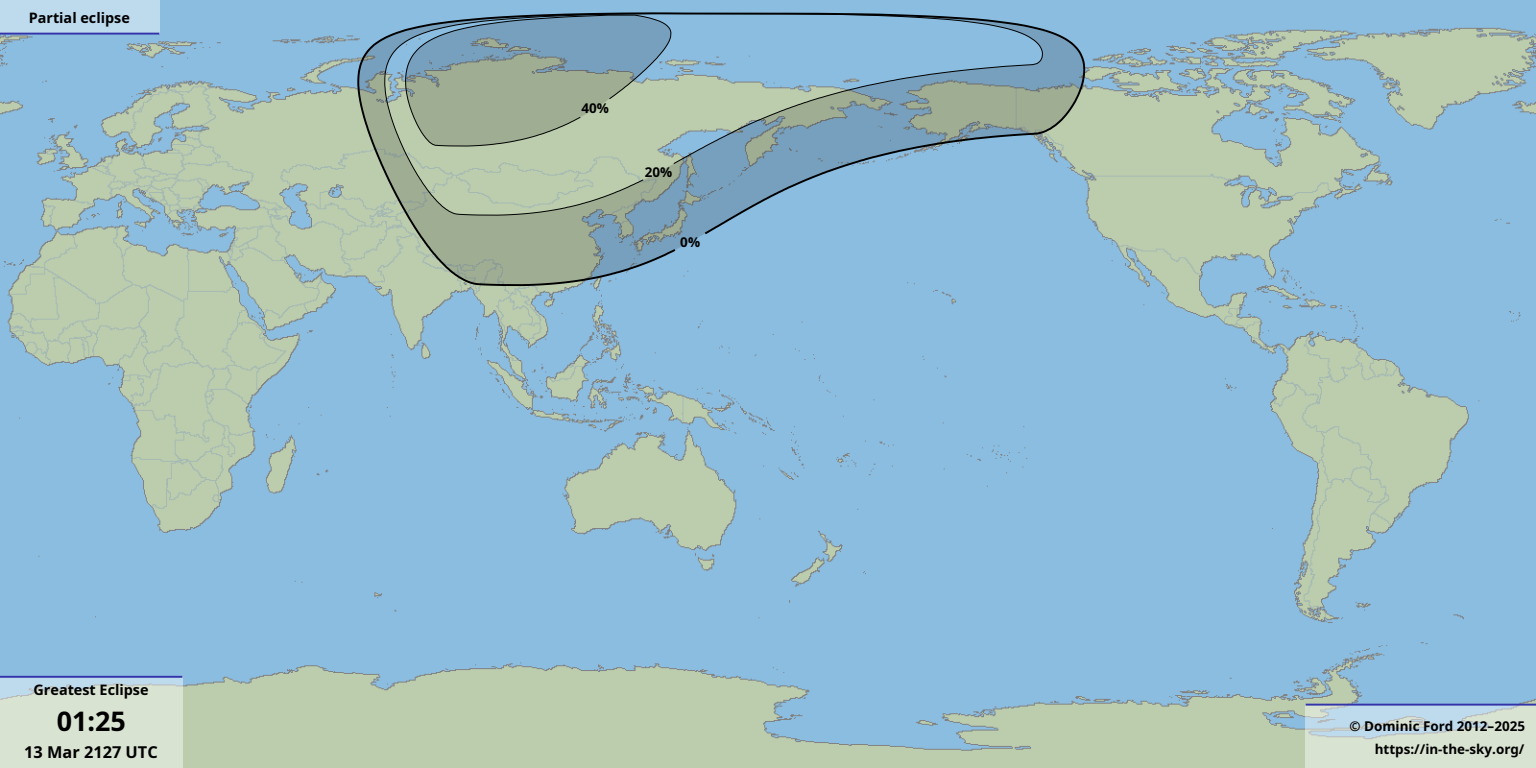

Partial eclipse

Greatest Eclipse

**01:25**

13 Mar 2127 UTC

© Dominic Ford 2012–2025

<https://in-the-sky.org/>