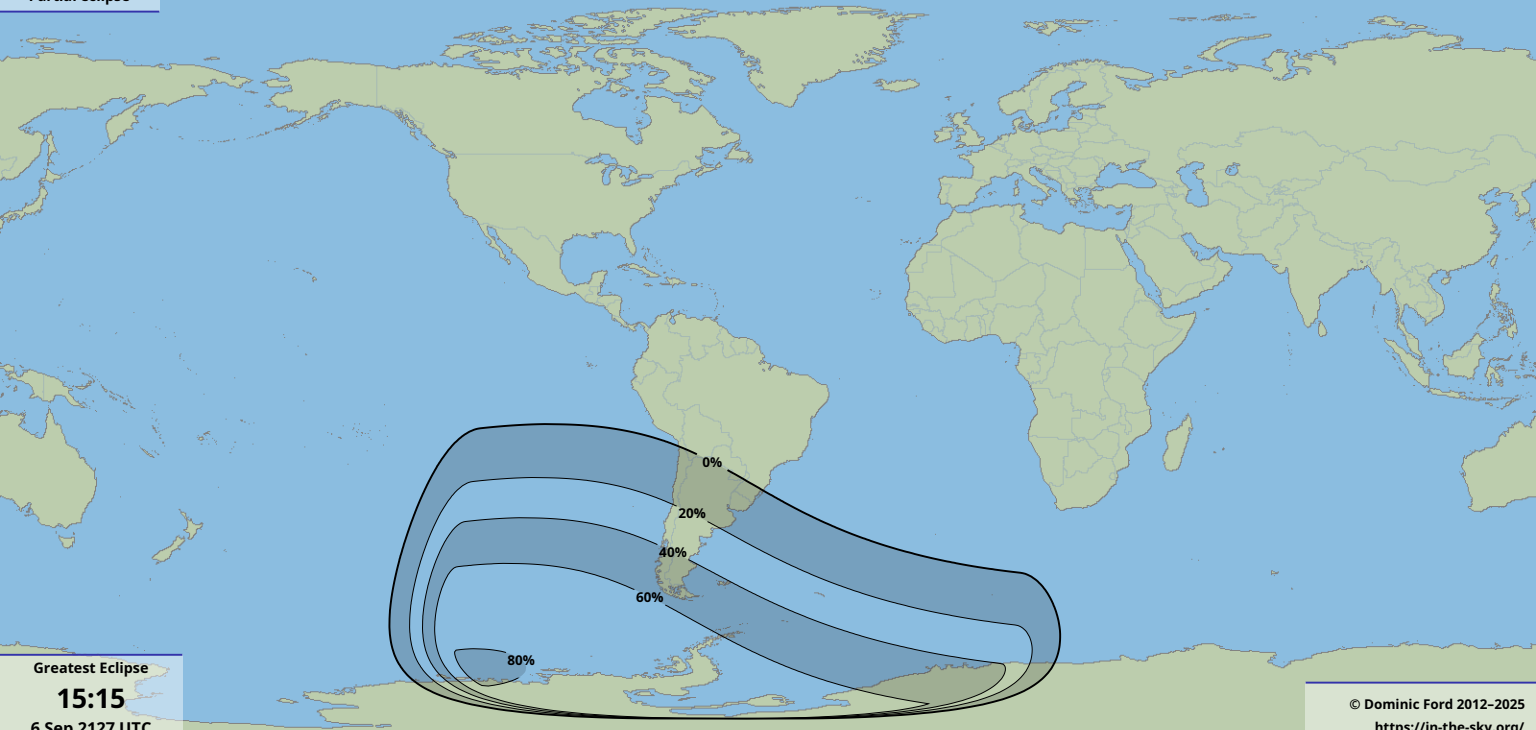

Partial eclipse

Greatest Eclipse

15:15

6 Sep 2127 UTC

© Dominic Ford 2012–2025

<https://in-the-sky.org/>