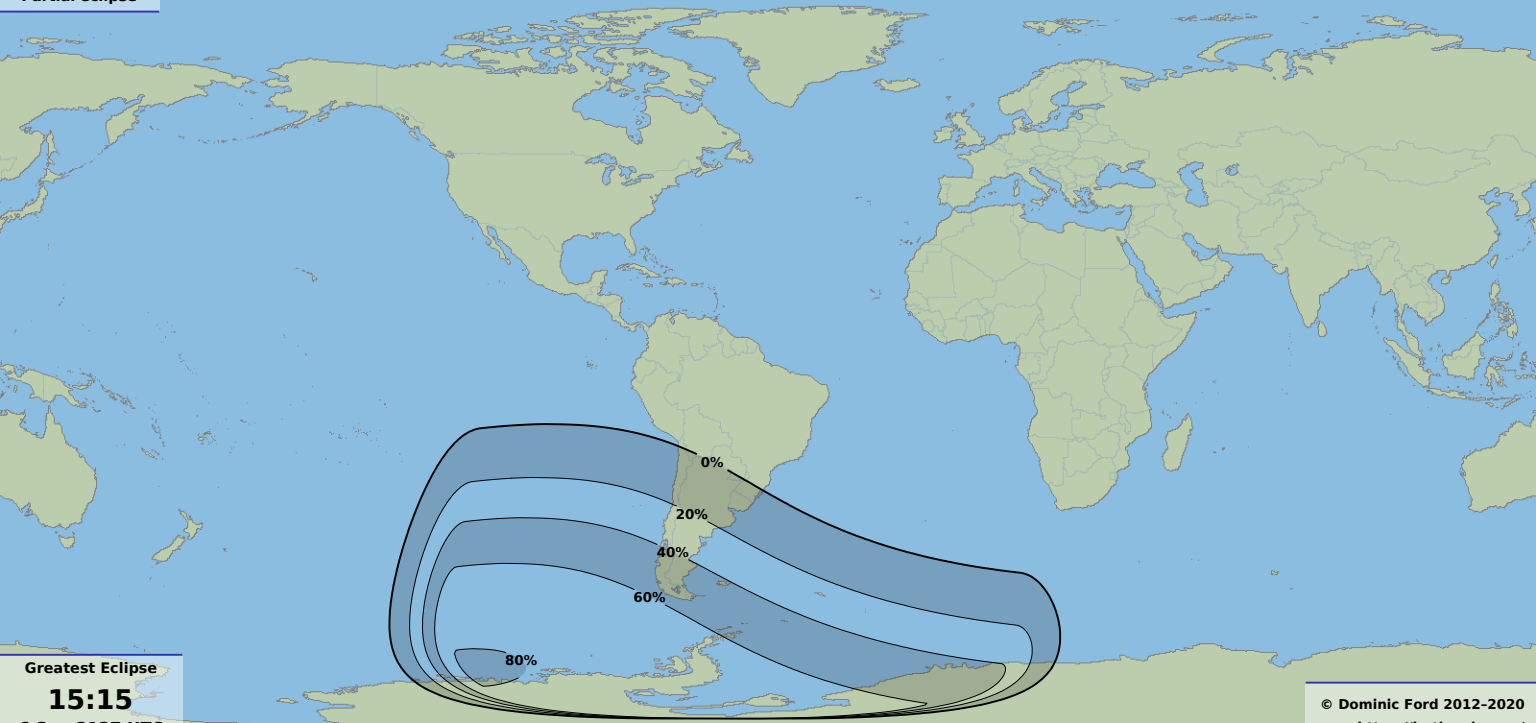

Partial eclipse

Greatest Eclipse

15:15

6 Sep 2127 UTC