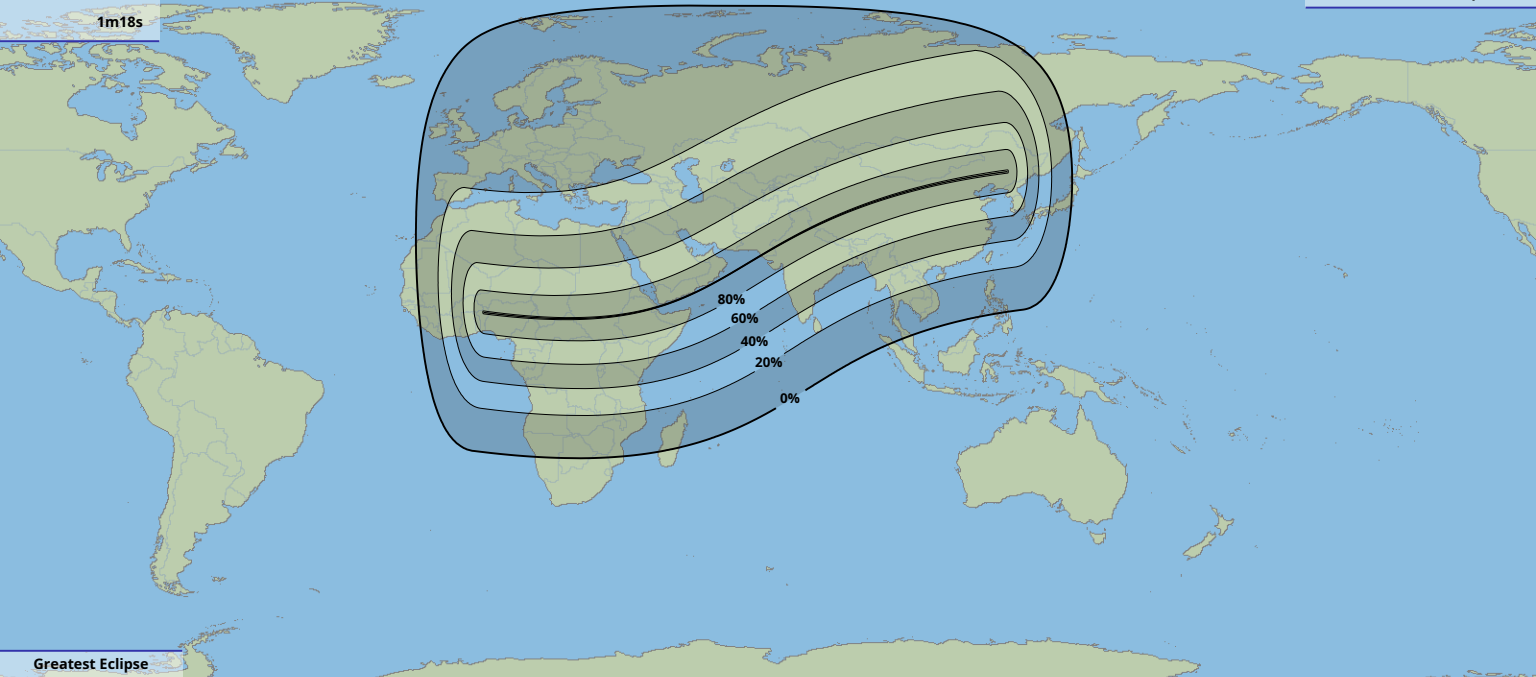

Greatest duration

1m18s

Greatest Eclipse

07:35

1 Mar 2128 UTC