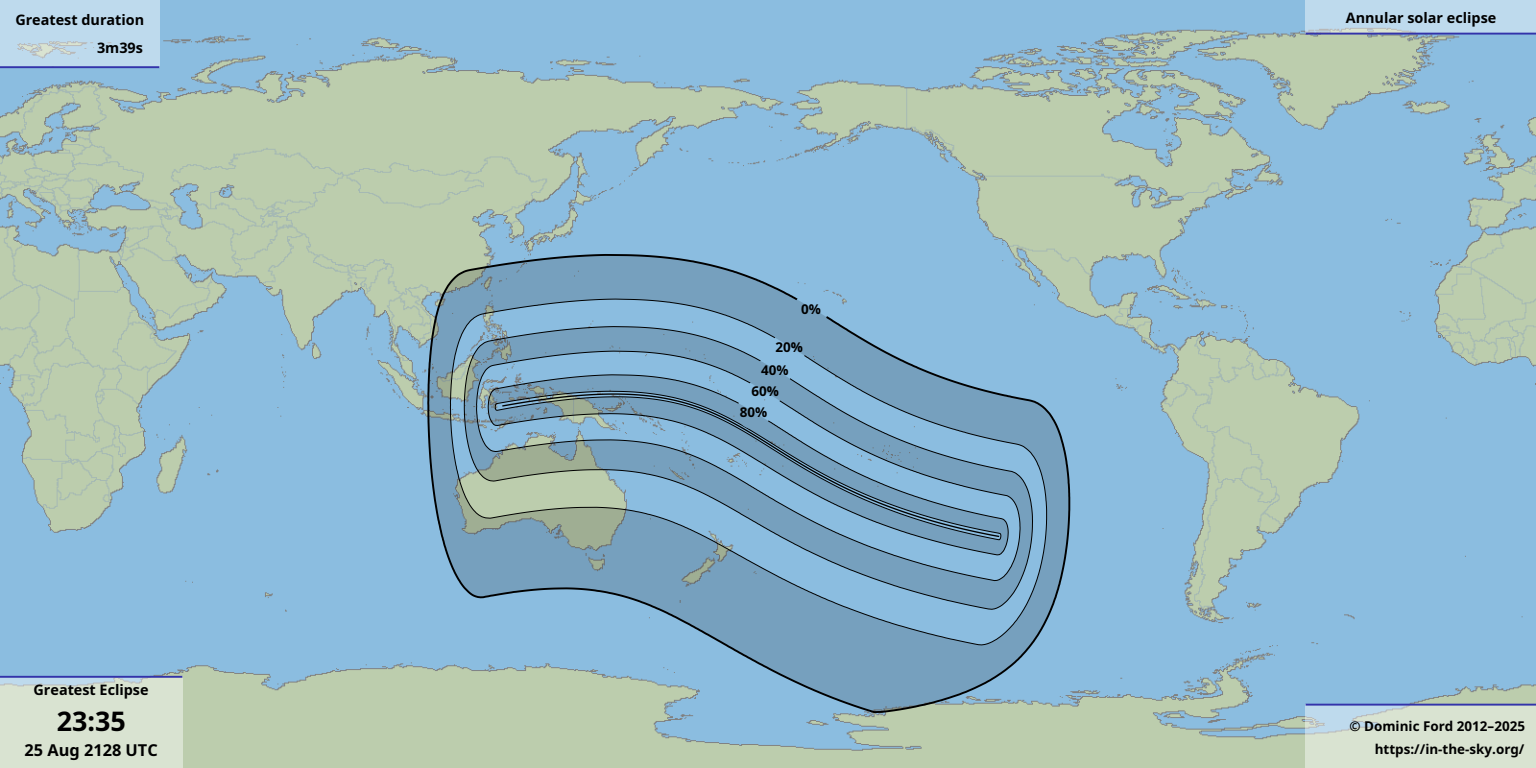

Greatest duration

3m39s

Greatest Eclipse

23:35

25 Aug 2128 UTC