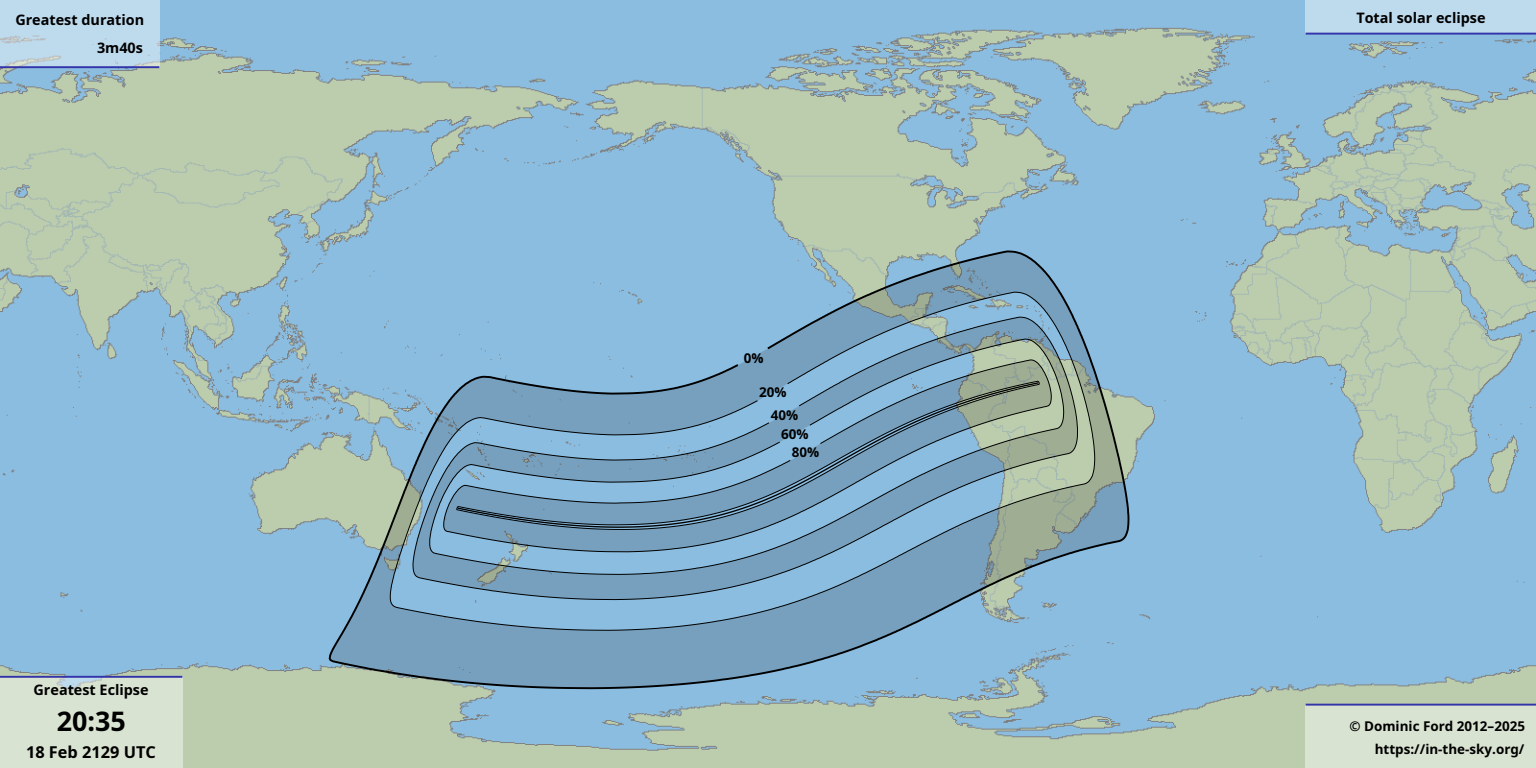

Greatest duration

3m40s

Greatest Eclipse

20:35

18 Feb 2129 UTC