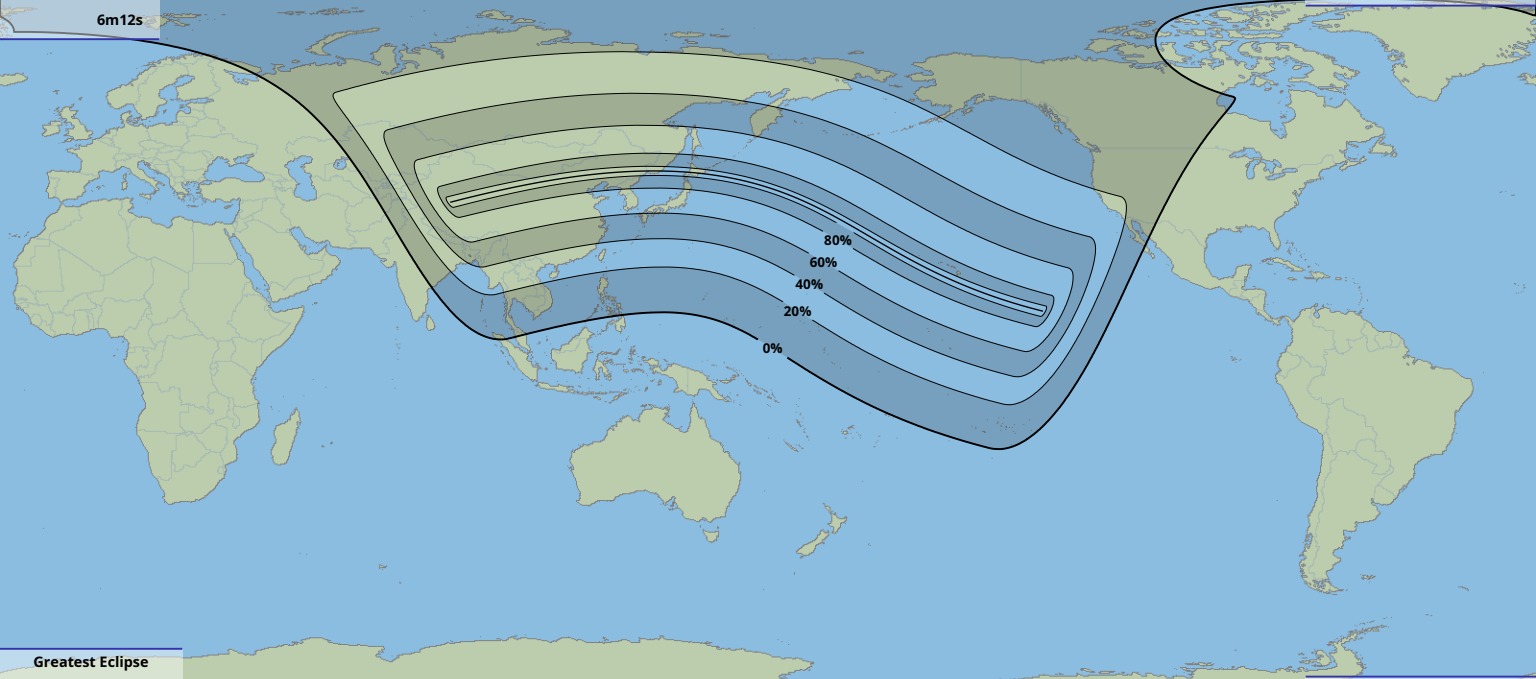

Greatest duration

6m12s

Greatest Eclipse

01:25

15 Aug 2129 UTC