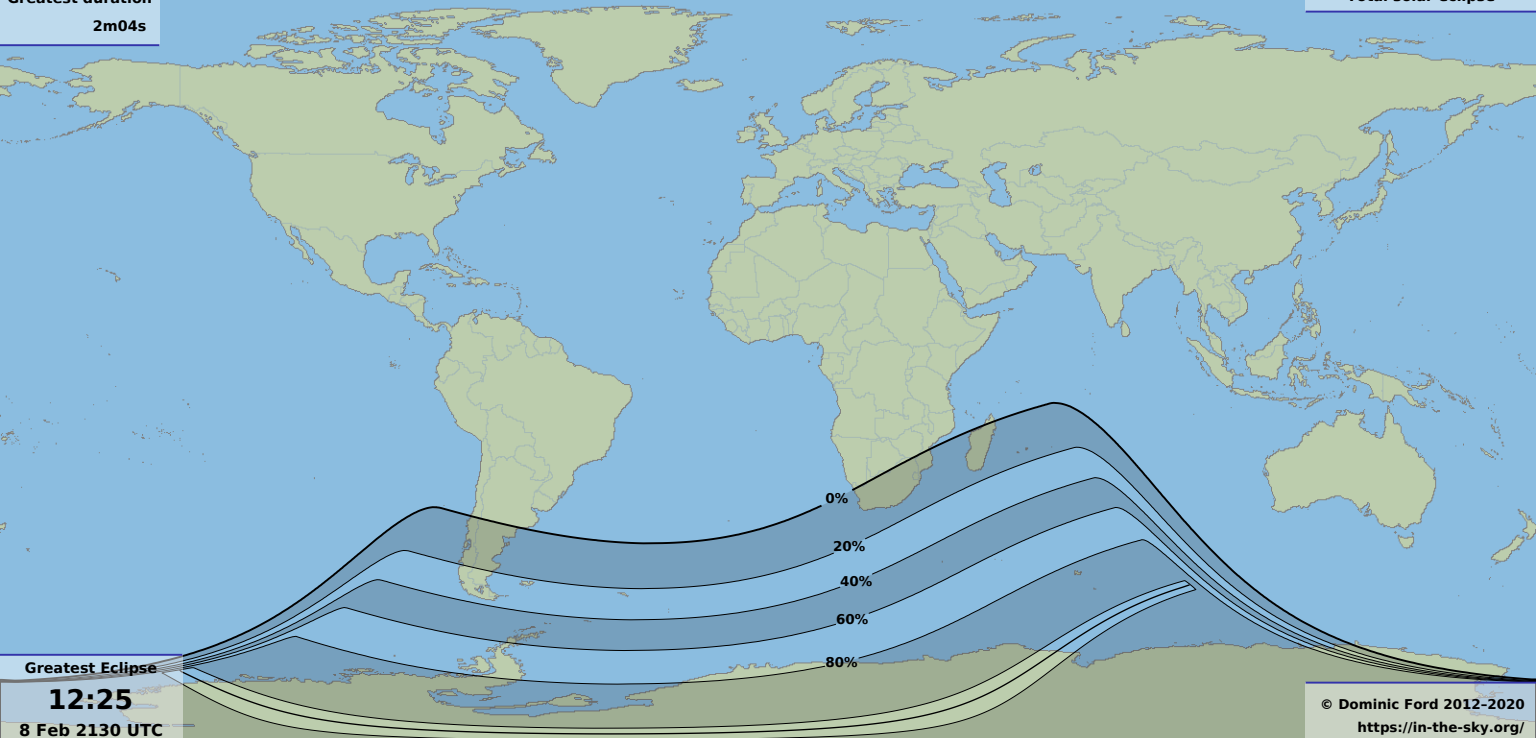

Greatest duration

2m04s

Total solar eclipse

Greatest Eclipse

12:25

8 Feb 2130 UTC

0%
20%
40%
60%
80%

© Dominic Ford 2012-2020
<https://in-the-sky.org/>