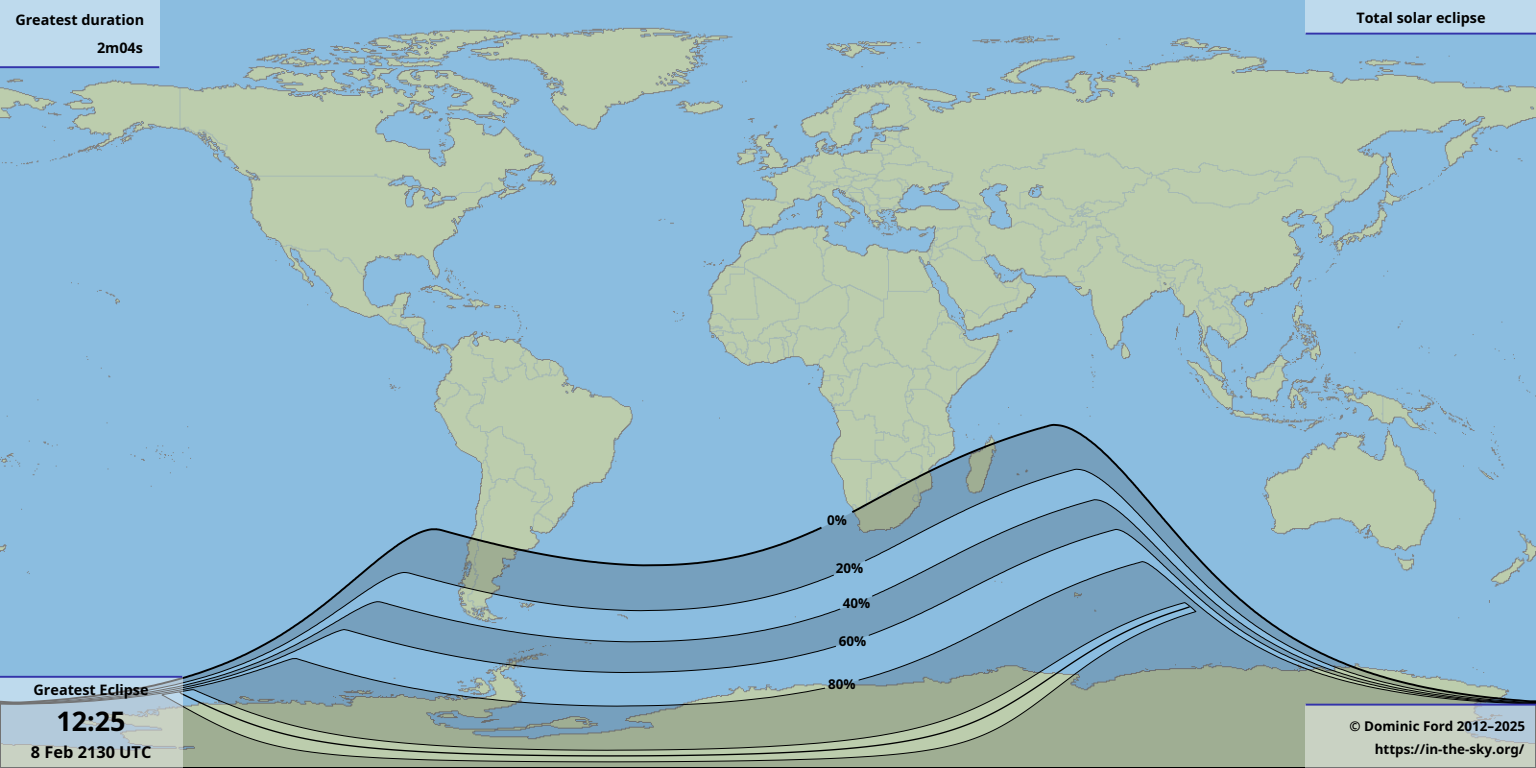

Greatest duration
2m04s

Greatest Eclipse
12:25
8 Feb 2130 UTC