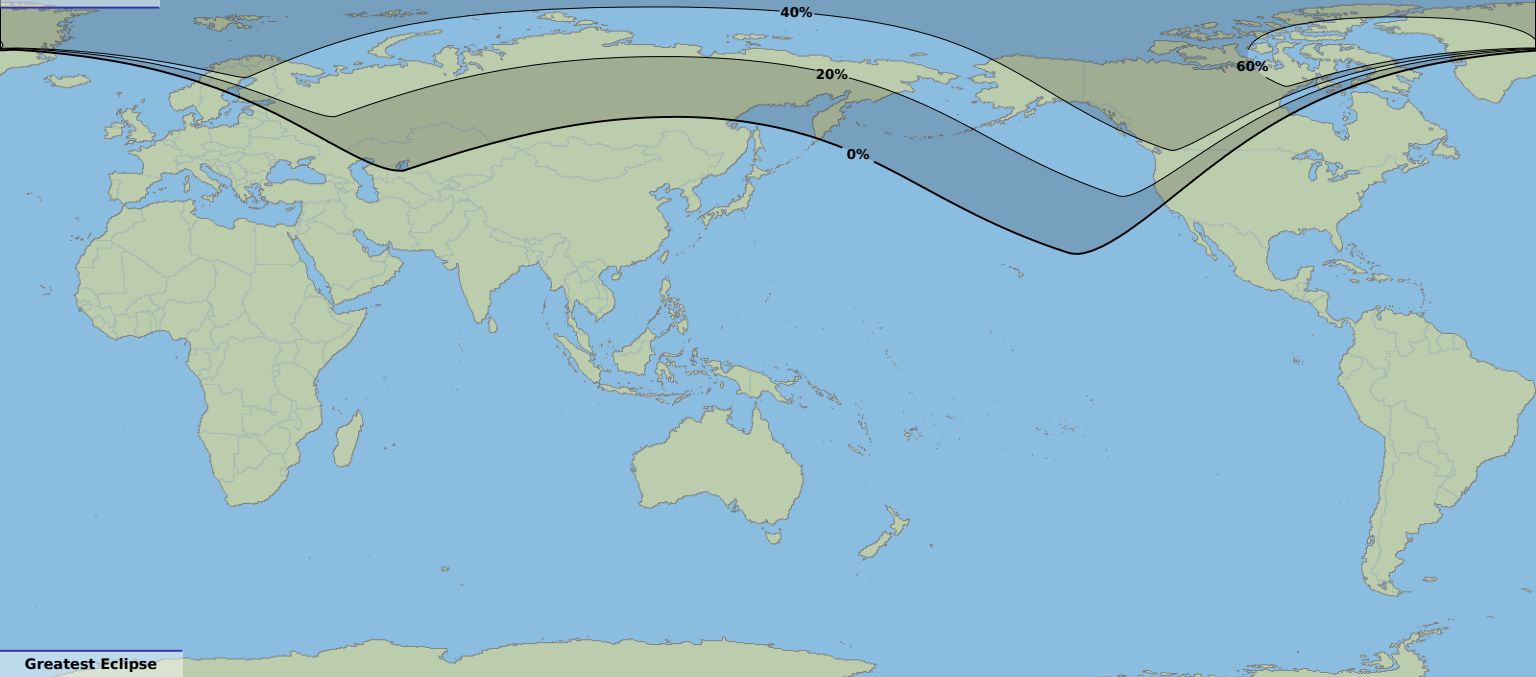

Partial eclipse

Greatest Eclipse

02:25
4 Aug 2130 UTC