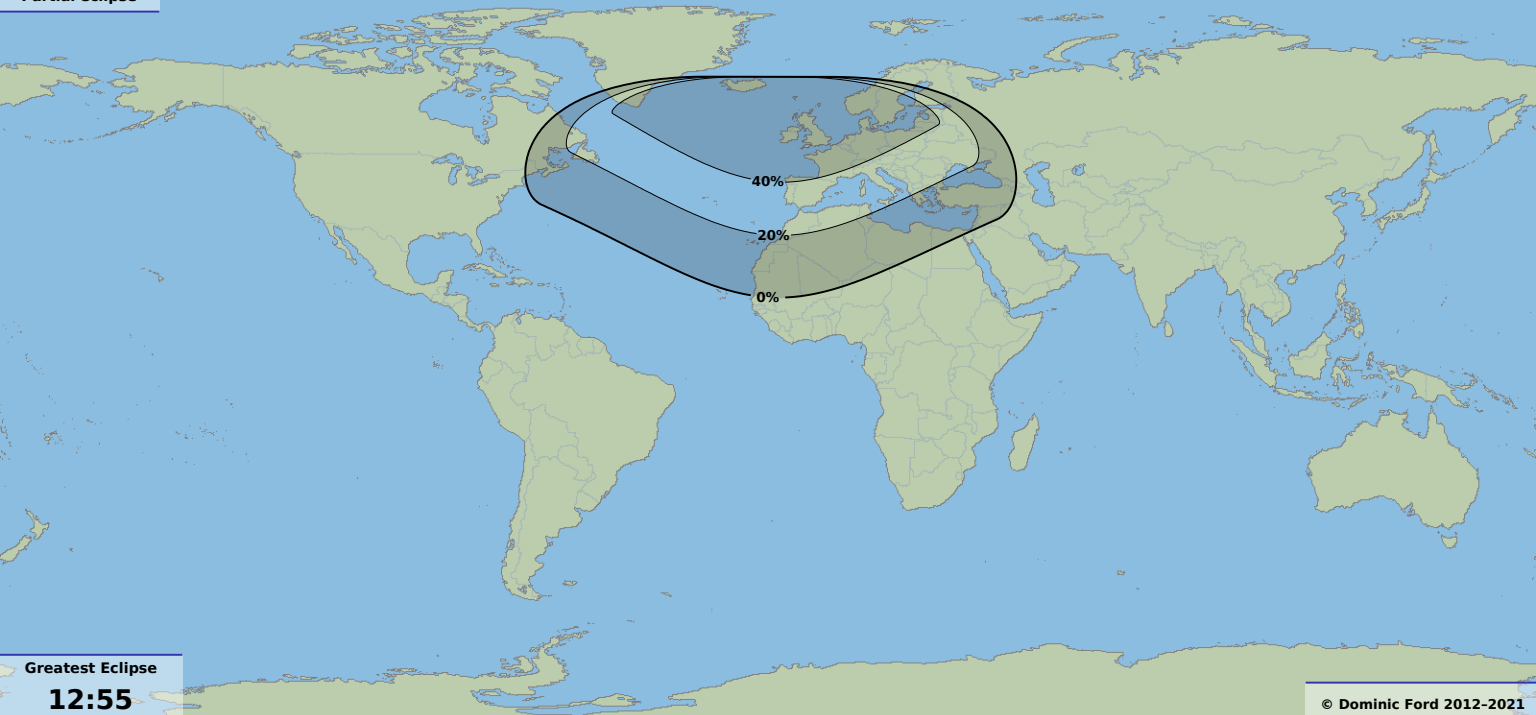

**Partial eclipse**

**Greatest Eclipse**

**12:55**

**30 Dec 2130 UTC**