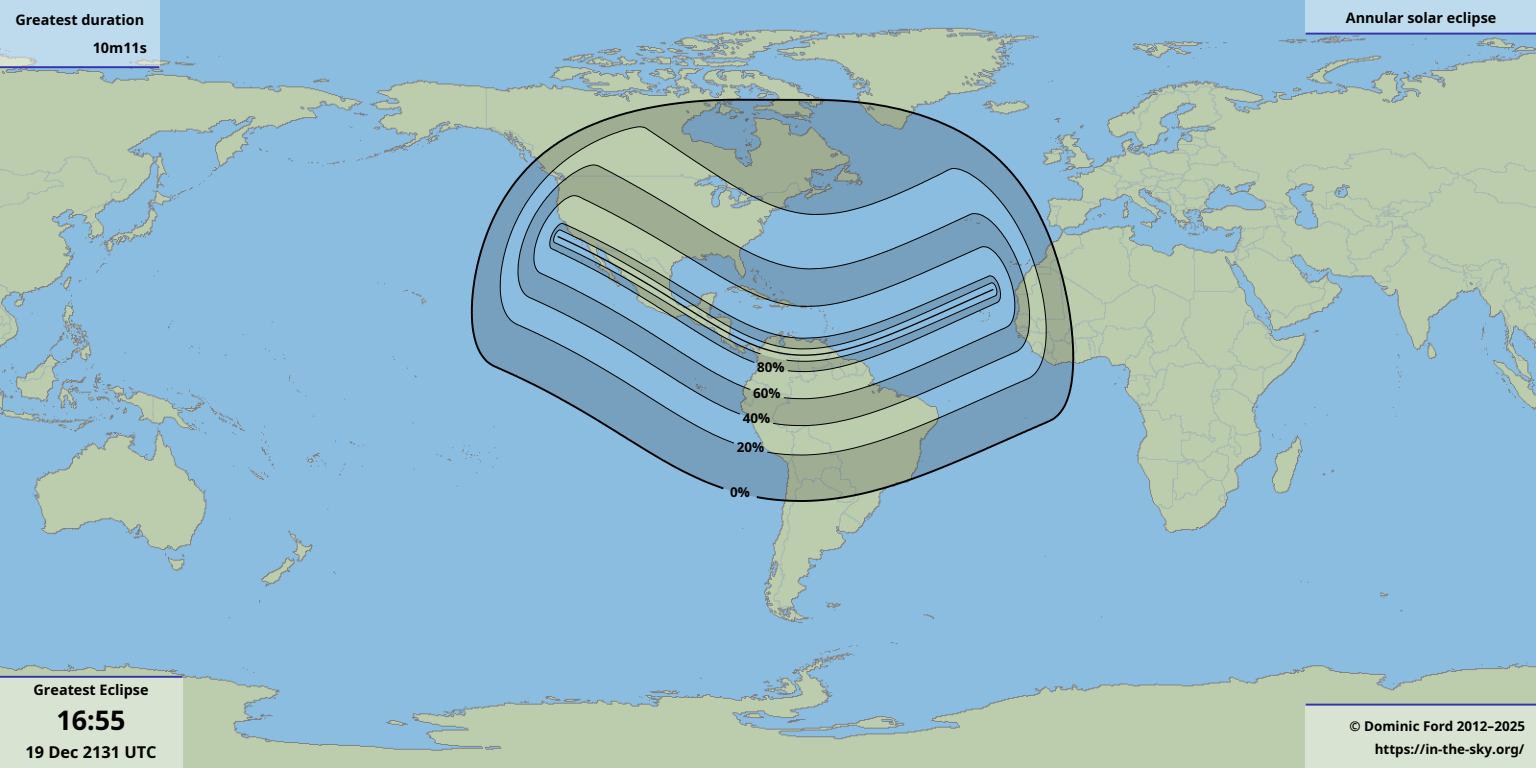

Greatest duration
10m11s

Greatest Eclipse
16:55
19 Dec 2131 UTC