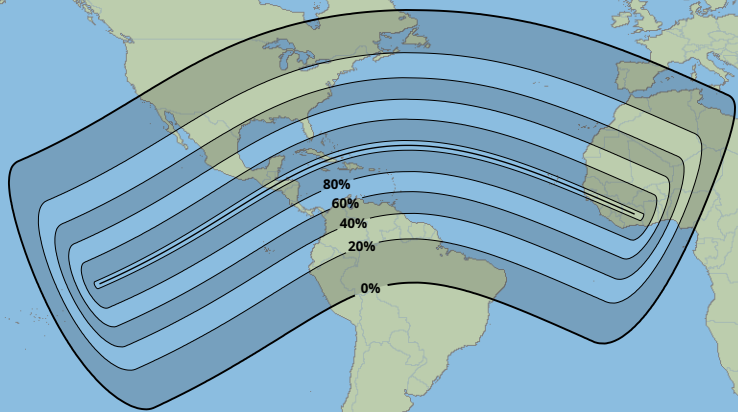

Greatest duration
6m57s

Greatest Eclipse

16:35

13 Jun 2132 UTC