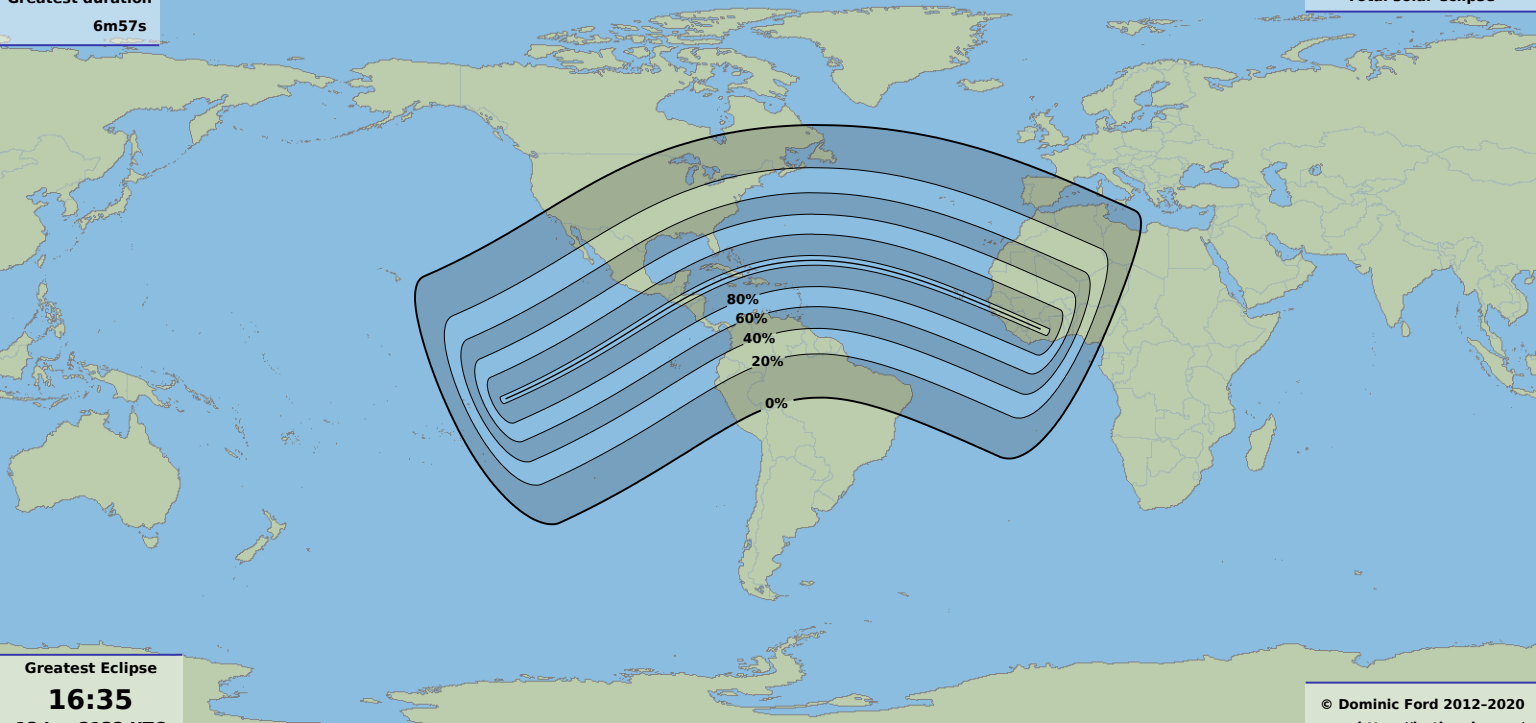

Greatest duration

6m57s

Total solar eclipse

Greatest Eclipse

16:35

13 Jun 2132 UTC

© Dominic Ford 2012-2020

<https://in-the-sky.org/>