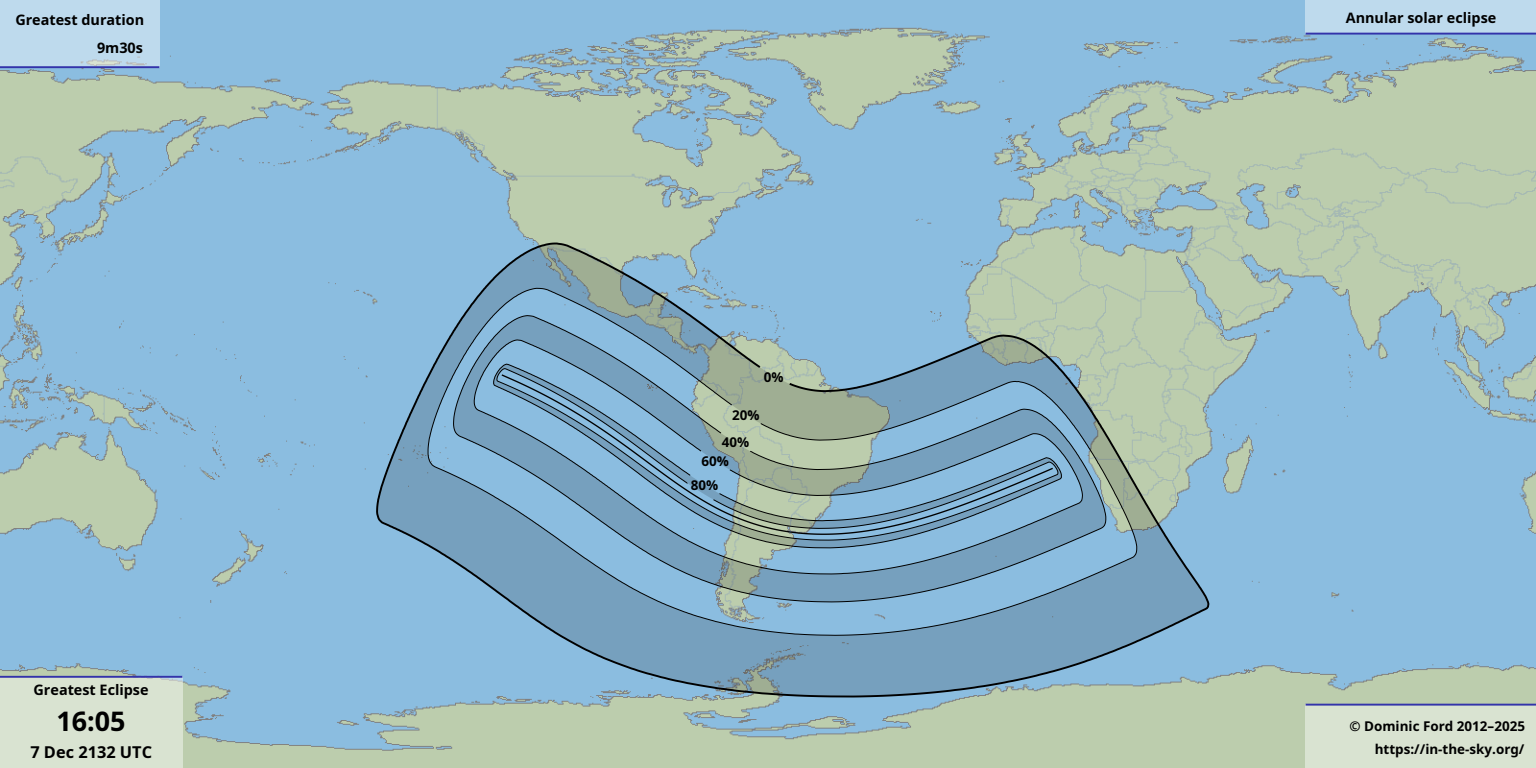

Greatest duration
9m30s

Greatest Eclipse
16:05
7 Dec 2132 UTC