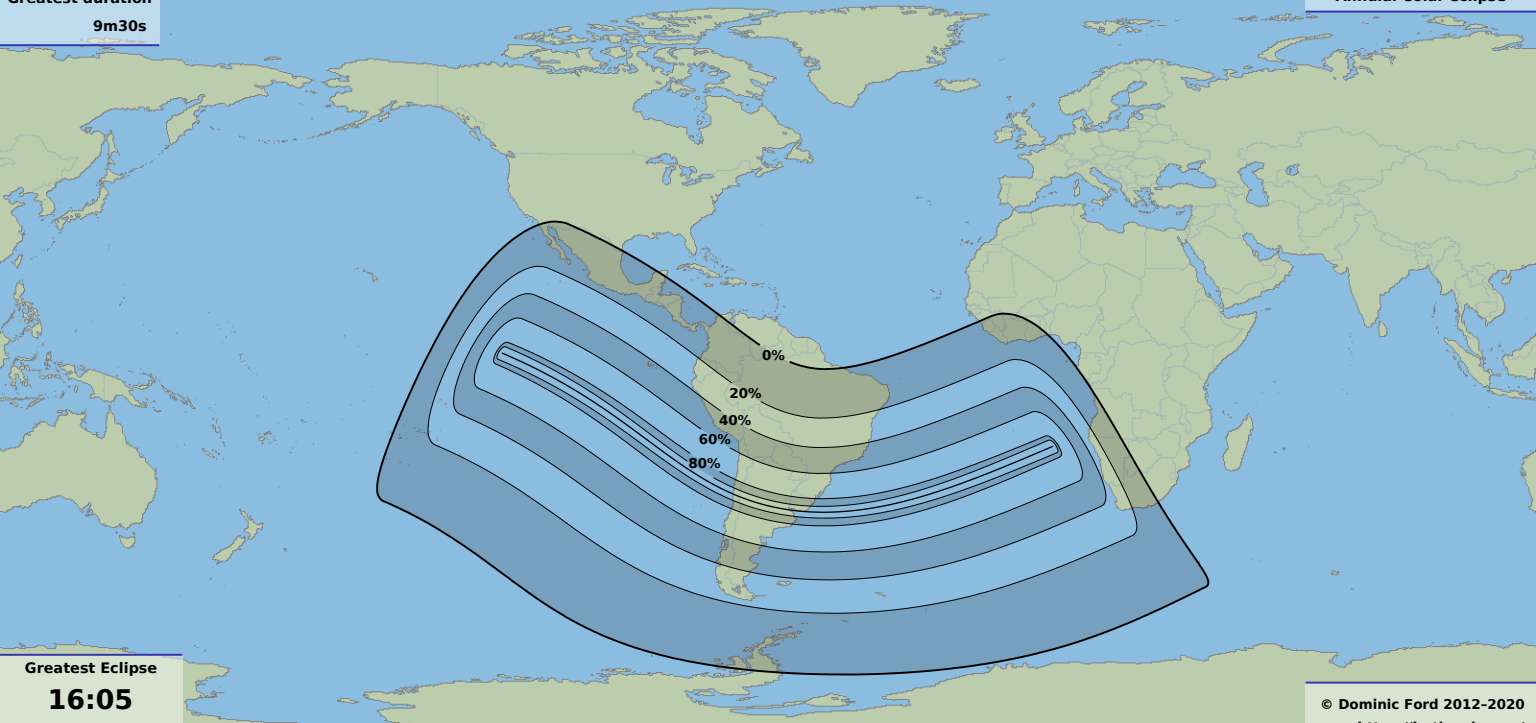

Greatest duration

9m30s

Annular solar eclipse

Greatest Eclipse

16:05

7 Dec 2132 UTC

© Dominic Ford 2012-2020

<https://in-the-sky.org/>