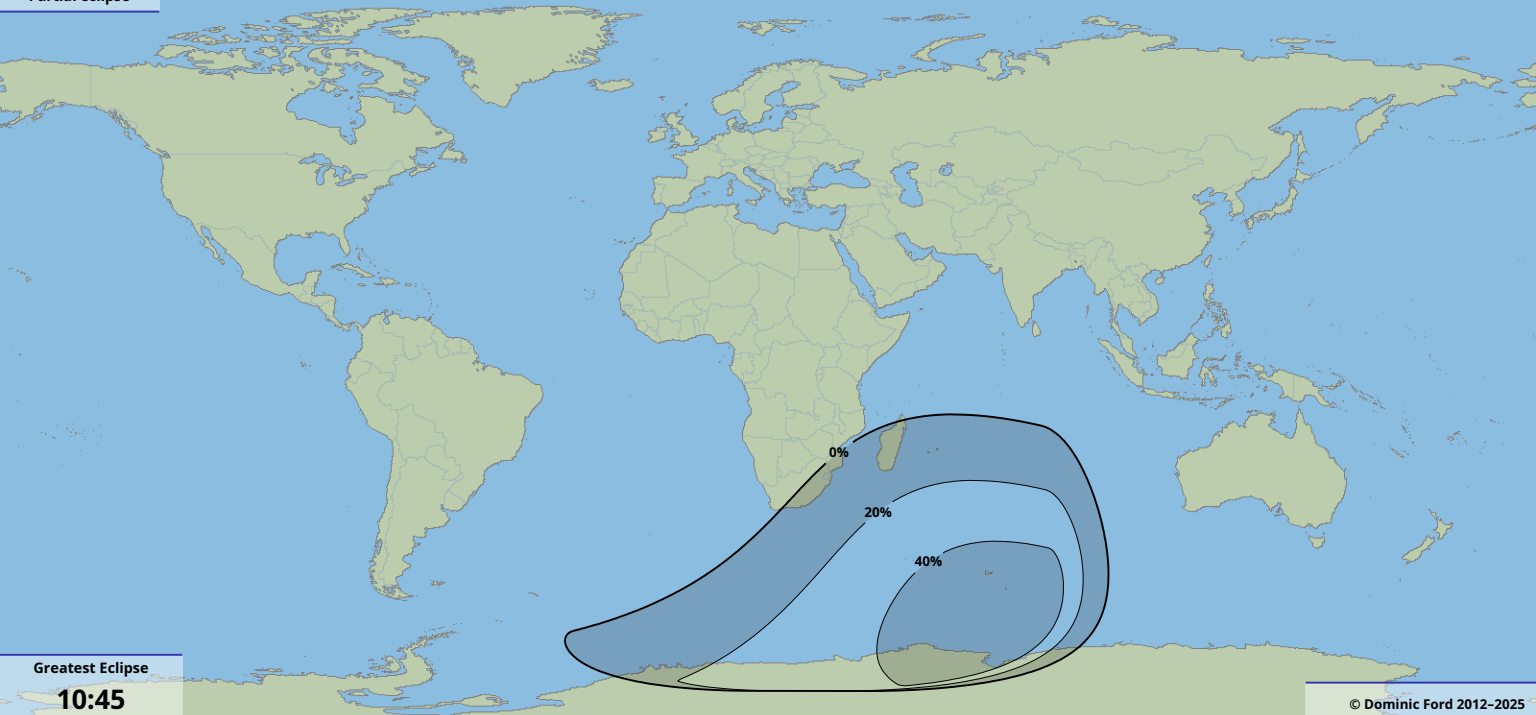

Partial eclipse

Greatest Eclipse

**10:45**

24 Apr 2134 UTC

© Dominic Ford 2012–2025

<https://in-the-sky.org/>