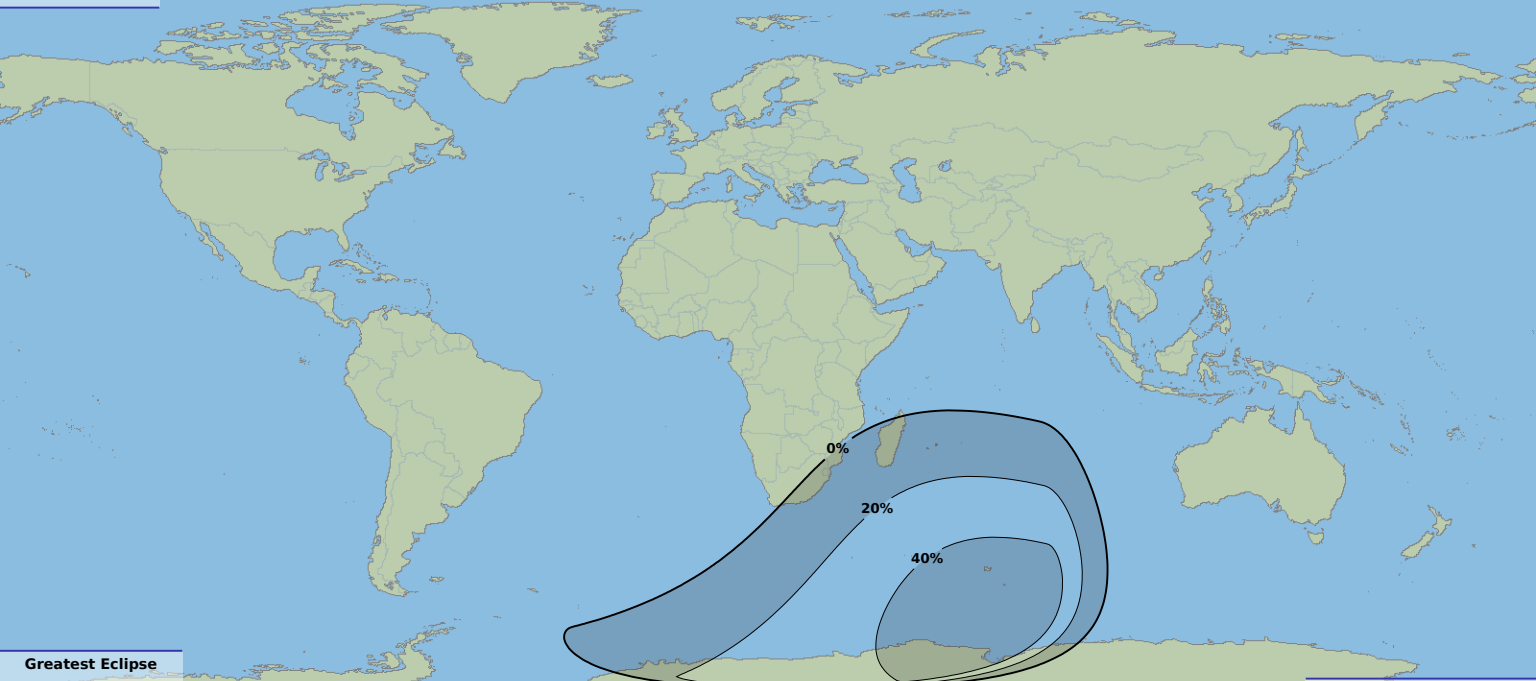

Partial eclipse

Greatest Eclipse

10:45

24 Apr 2134 UTC