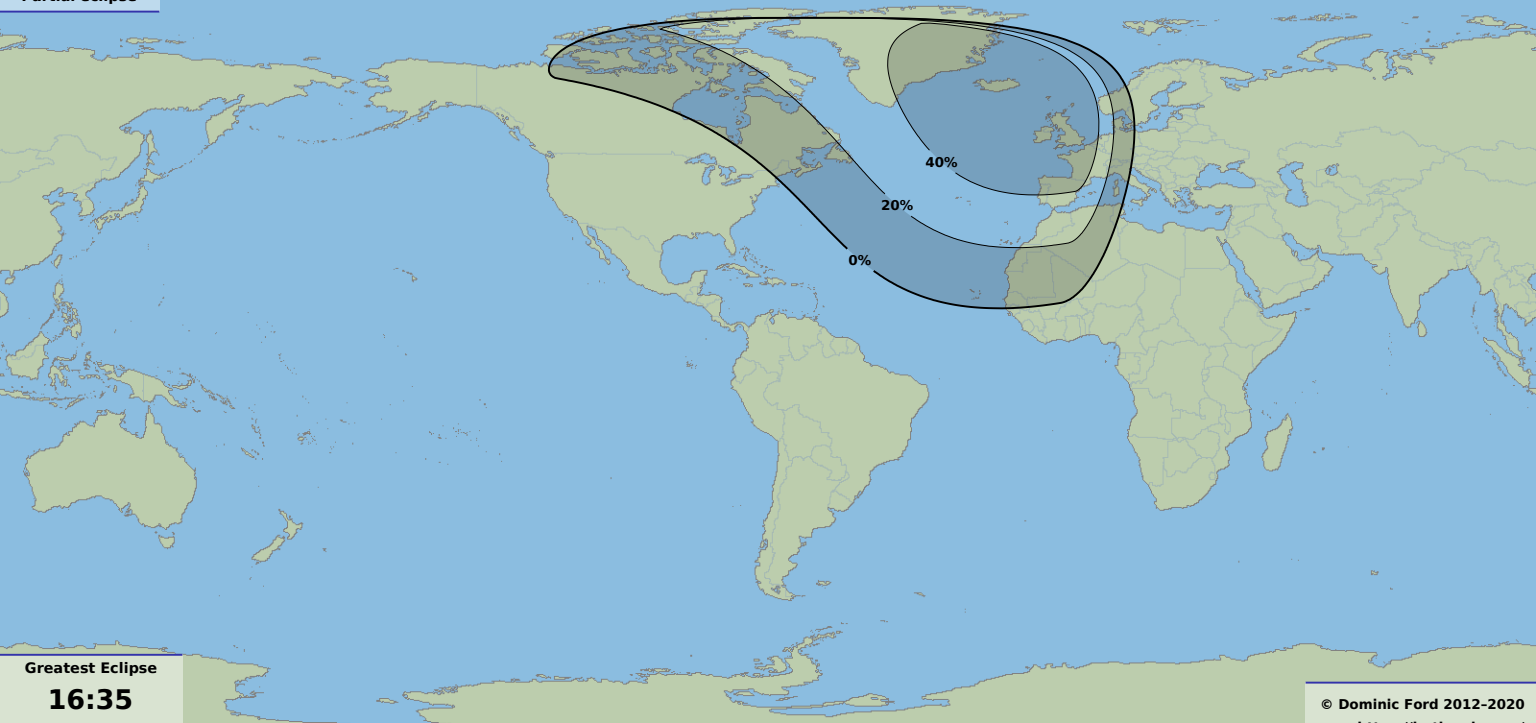

**Partial eclipse**

**Greatest Eclipse**

**16:35**

**17 Oct 2134 UTC**