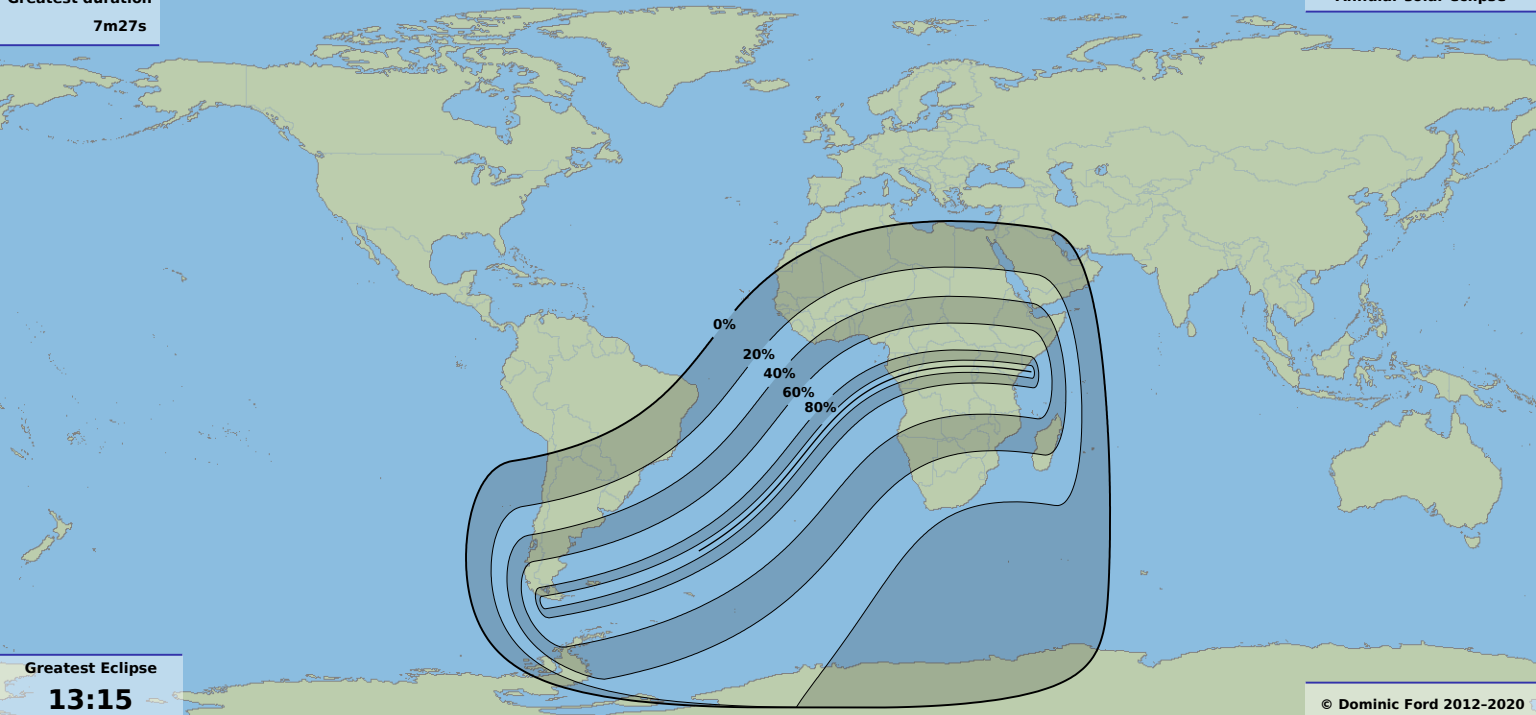

Greatest duration

7m27s

Annular solar eclipse

Greatest Eclipse

13:15

13 Apr 2135 UTC

© Dominic Ford 2012-2020

<https://in-the-sky.org/>