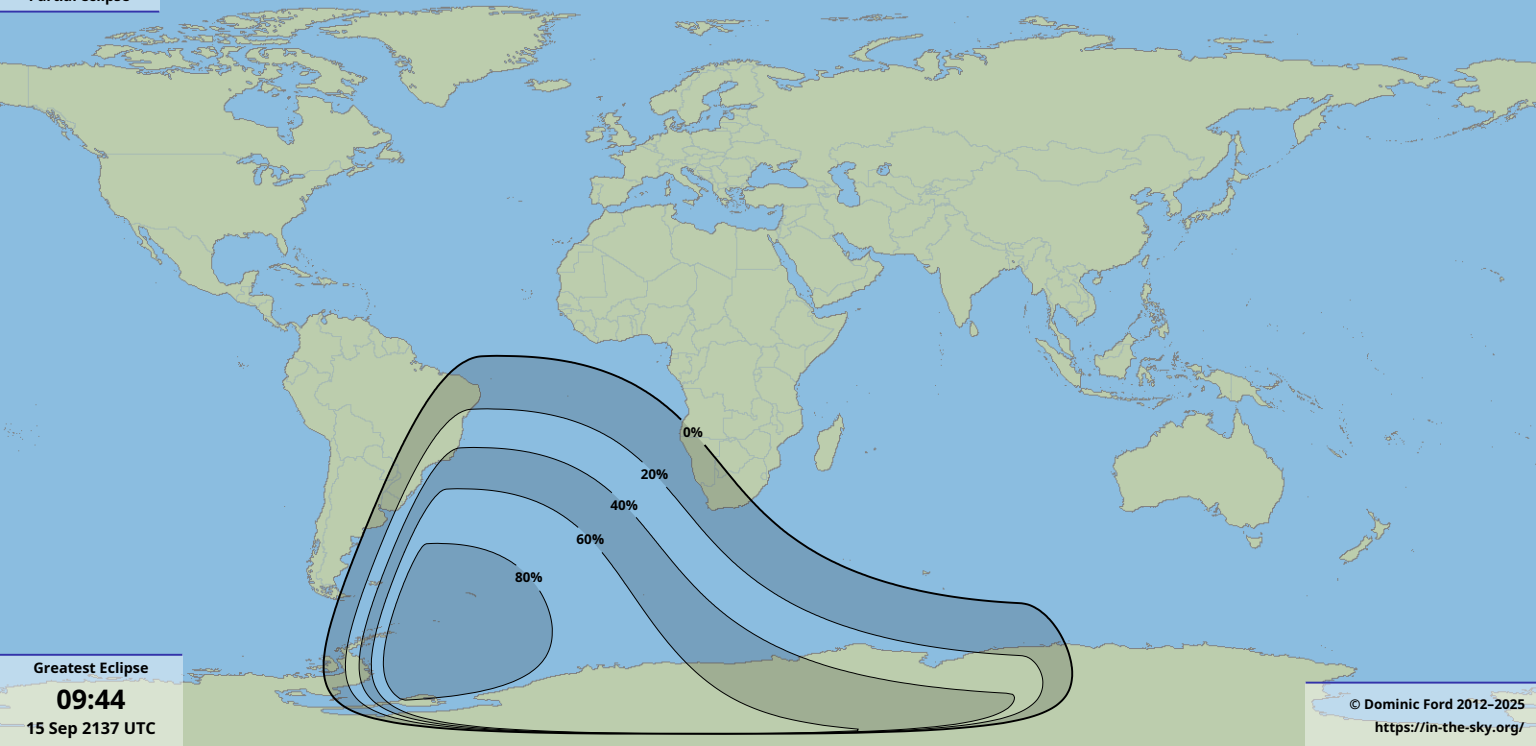

Partial eclipse

Greatest Eclipse

09:44

15 Sep 2137 UTC