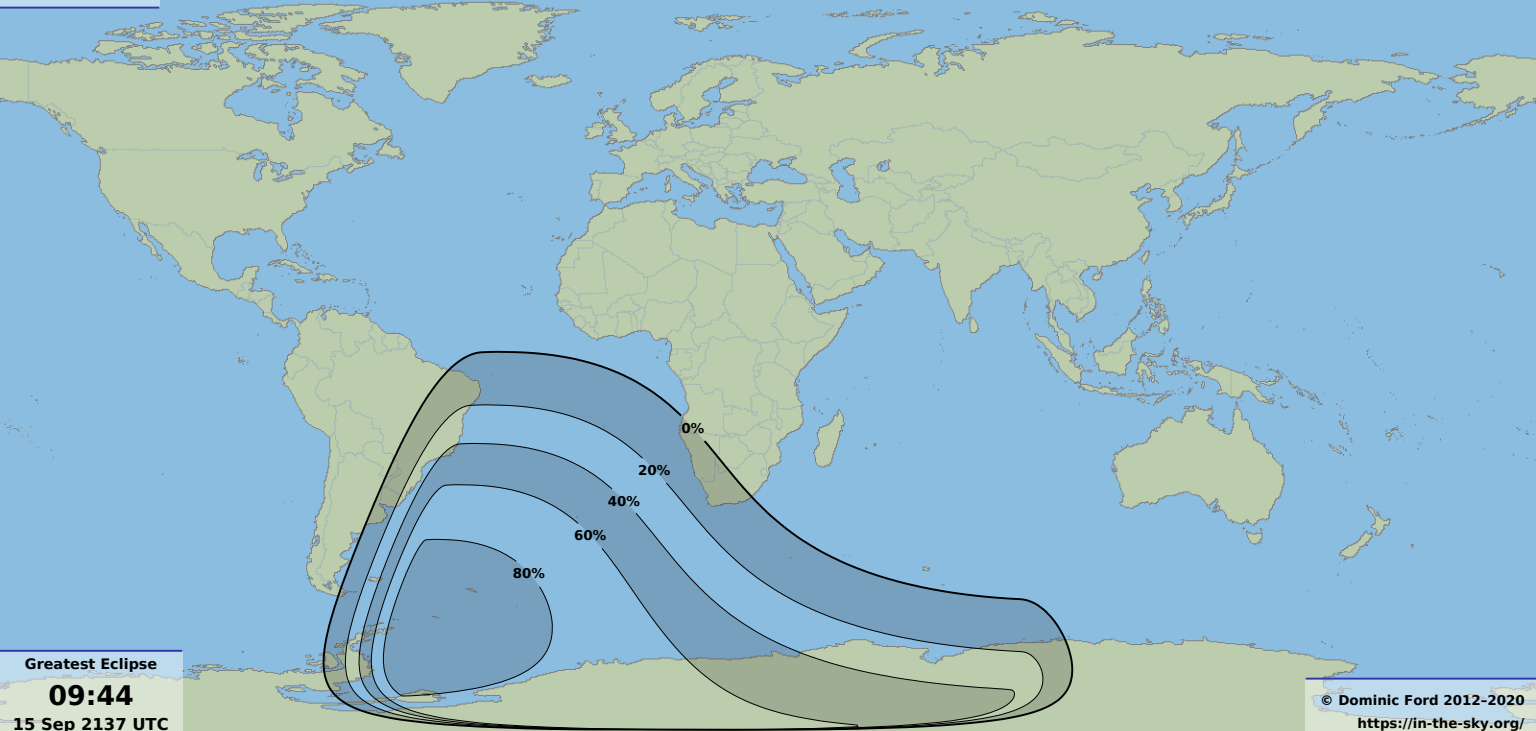

**Partial eclipse**

**Greatest Eclipse**

**09:44**

**15 Sep 2137 UTC**