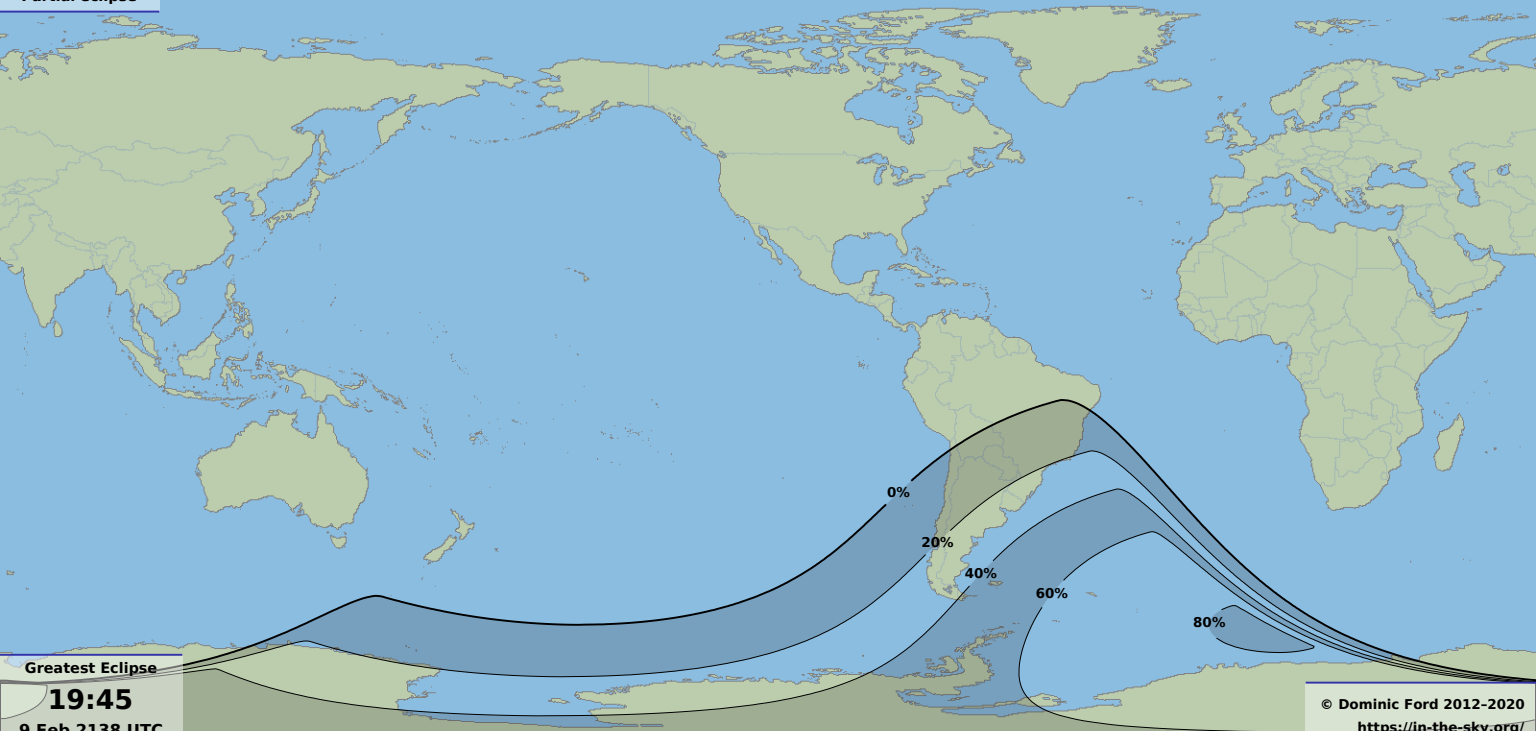

Partial eclipse

Greatest Eclipse

19:45
9 Feb 2138 UTC