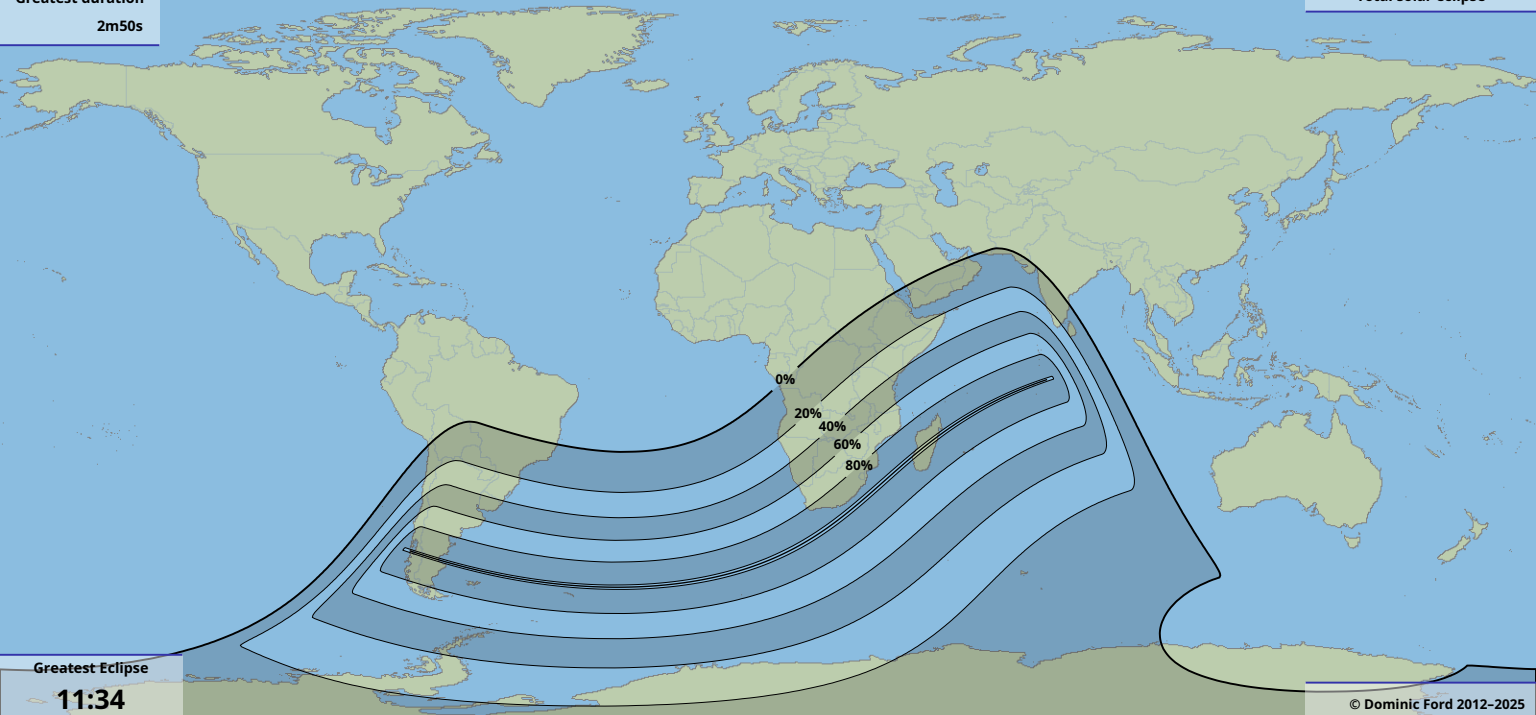

Greatest duration
2m50s

Greatest Eclipse

11:34

30 Jan 2139 UTC