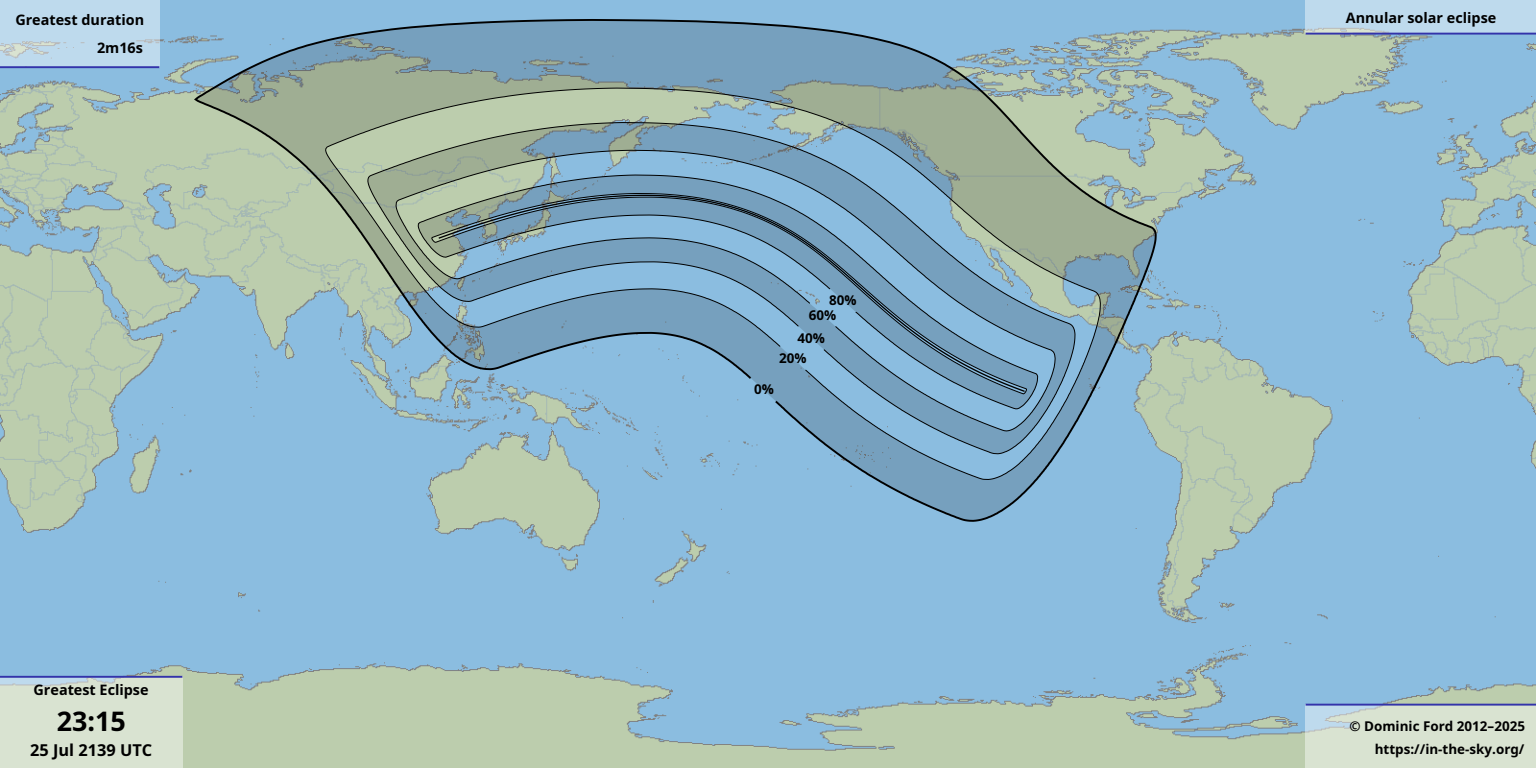

Greatest duration

2m16s

Greatest Eclipse

**23:15**

25 Jul 2139 UTC