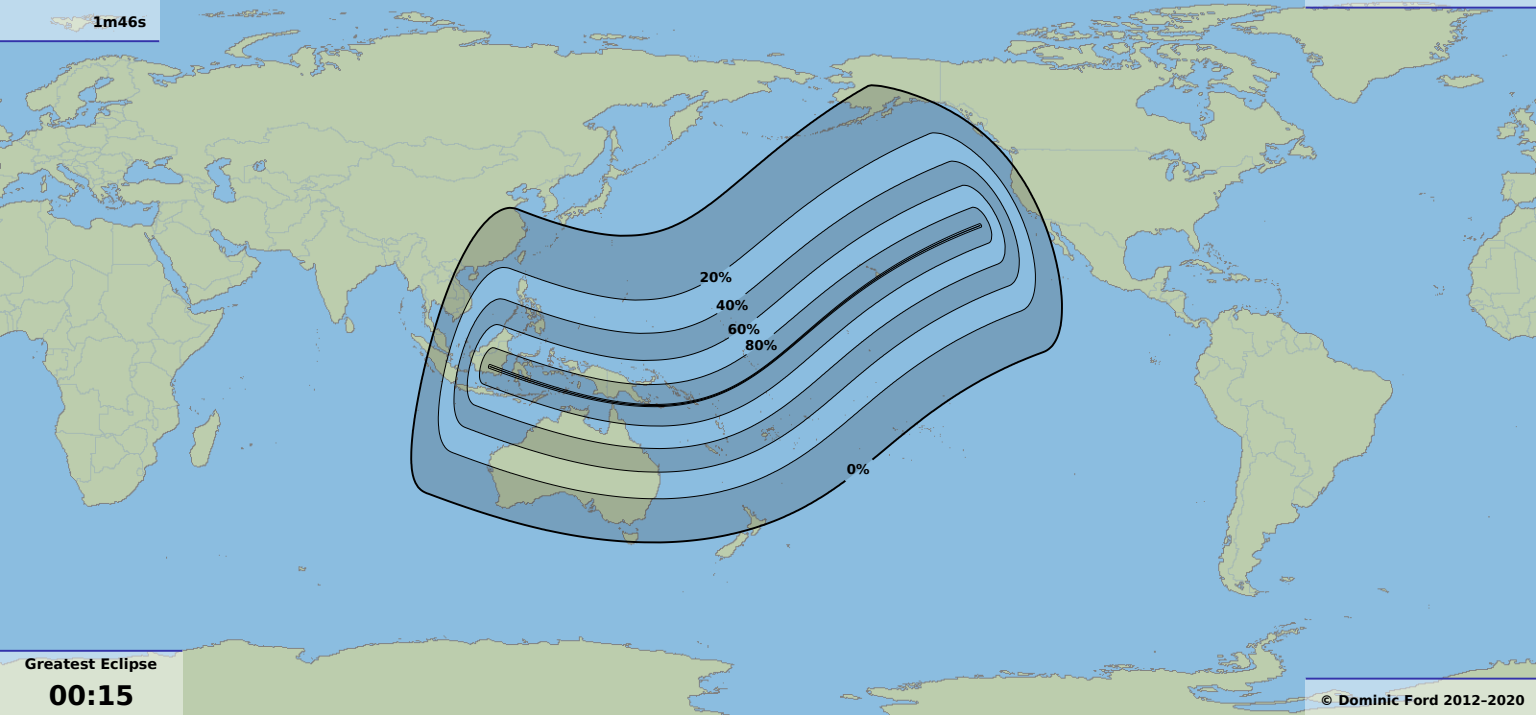

Greatest duration

1m46s

Annular solar eclipse

Greatest Eclipse

00:15

20 Jan 2140 UTC

© Dominic Ford 2012-2020

<https://in-the-sky.org/>