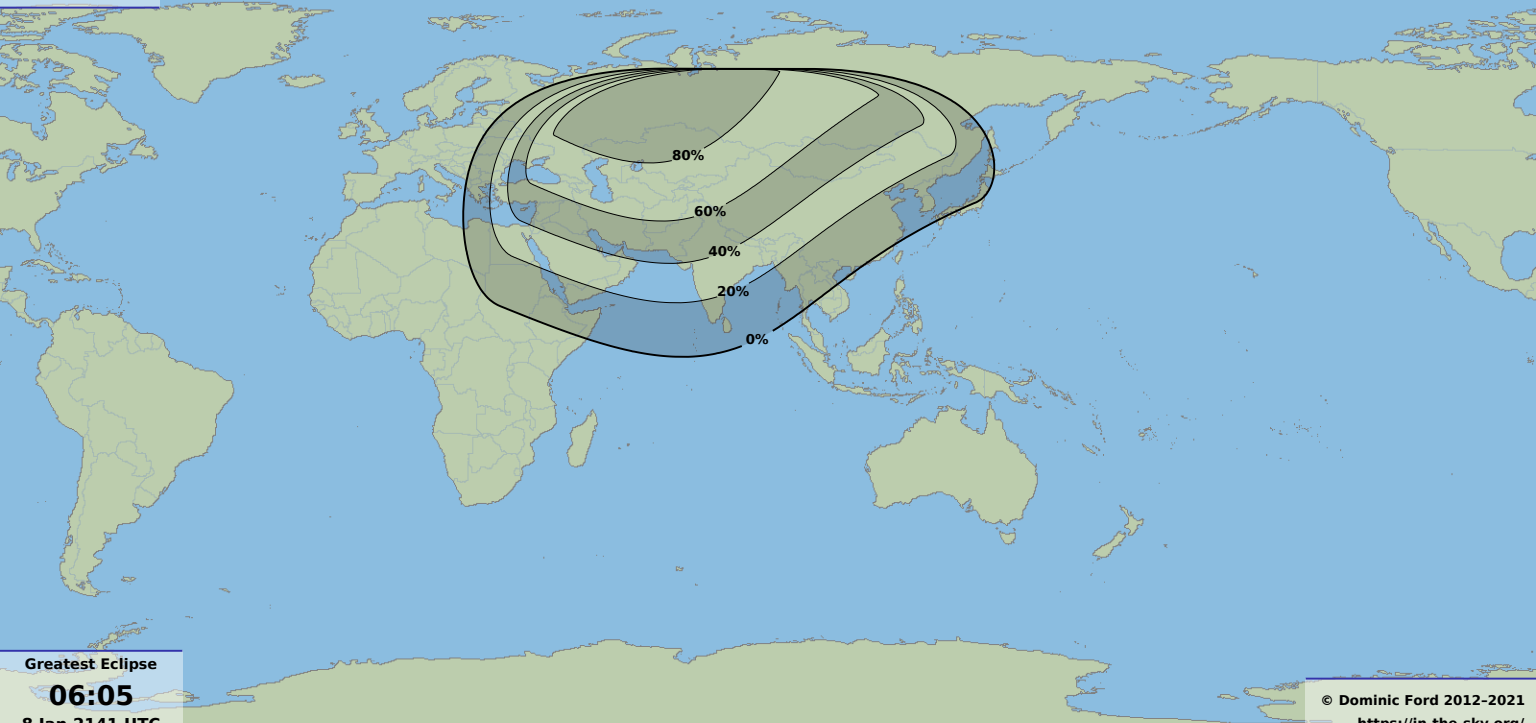

Partial eclipse

Greatest Eclipse

06:05
8 Jan 2141 UTC