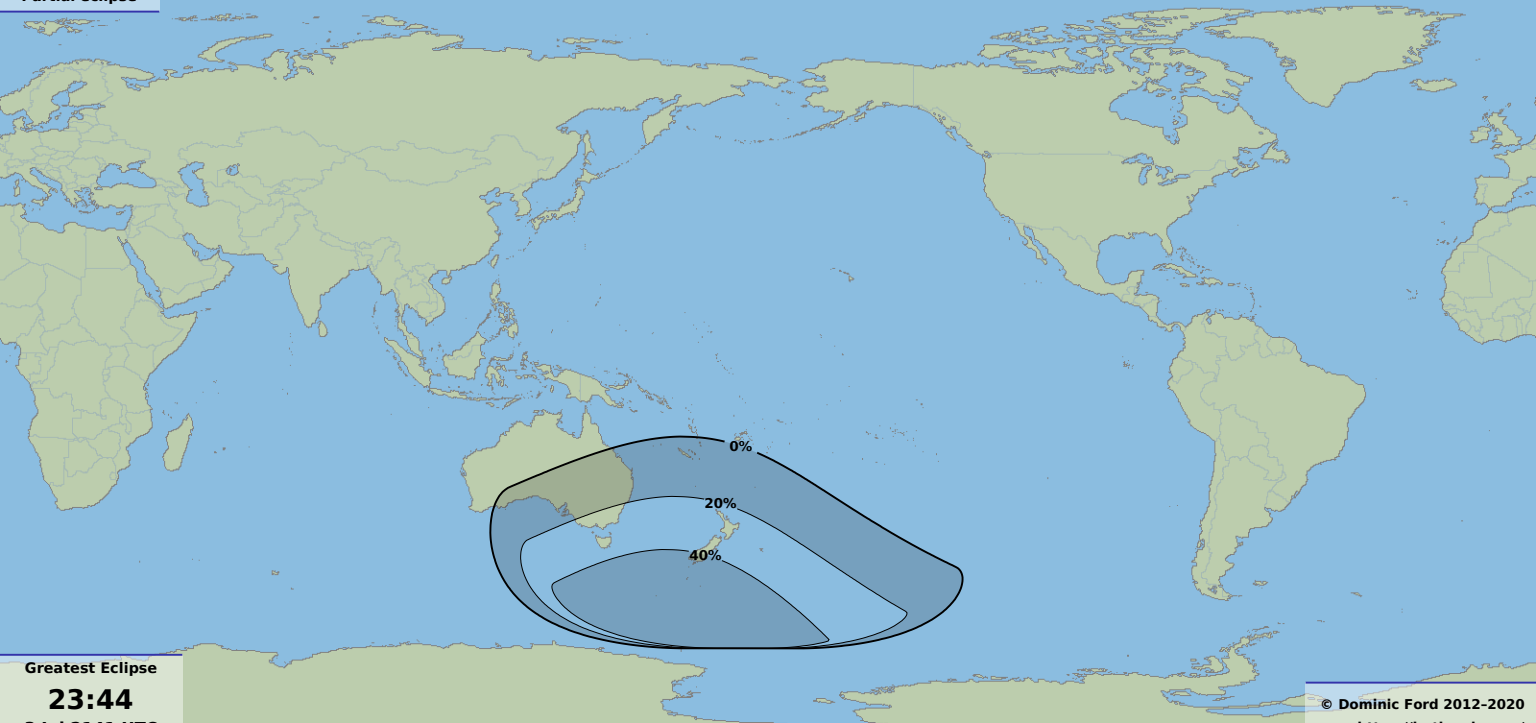

Partial eclipse

Greatest Eclipse

23:44

3 Jul 2141 UTC

© Dominic Ford 2012-2020

<https://in-the-sky.org/>