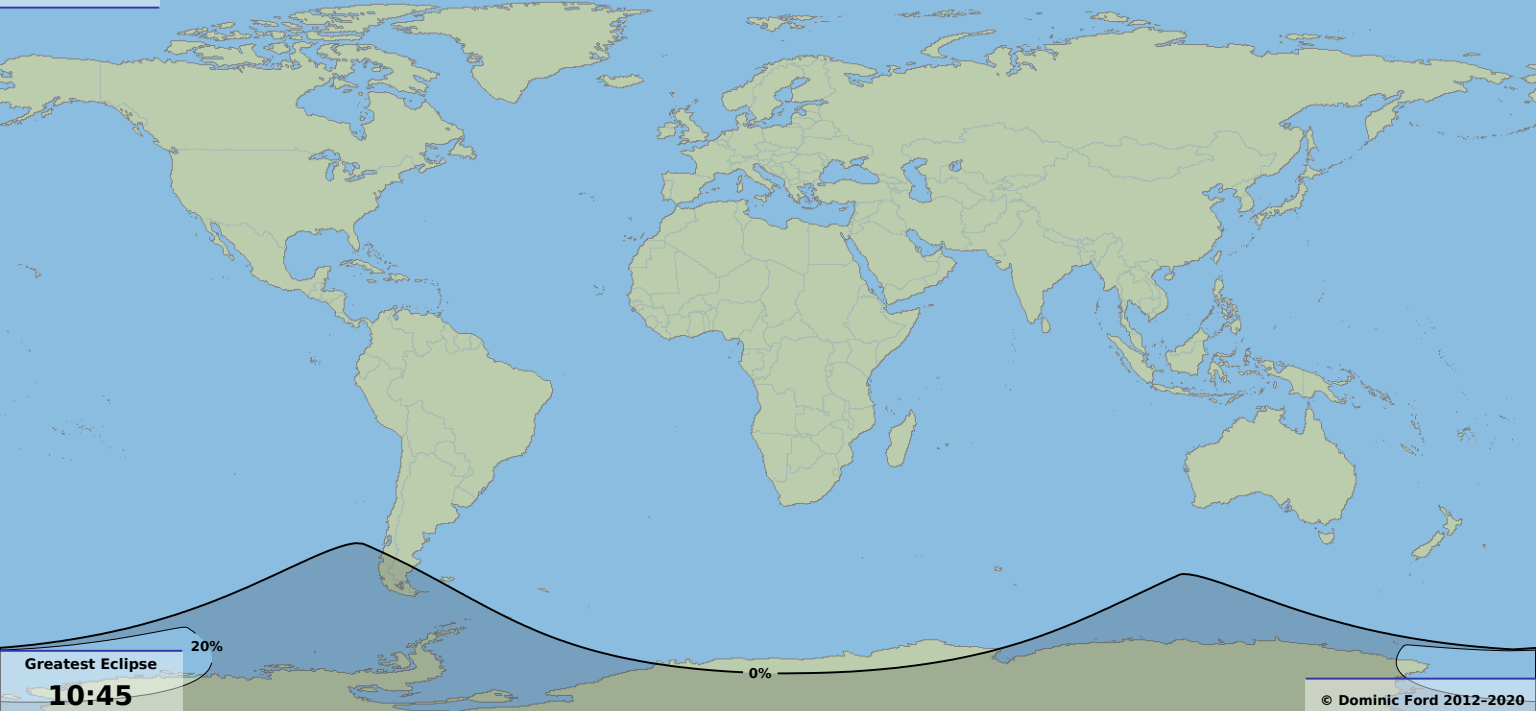

Partial eclipse

Greatest Eclipse
10:45
28 Nov 2141 UTC

20%

0%