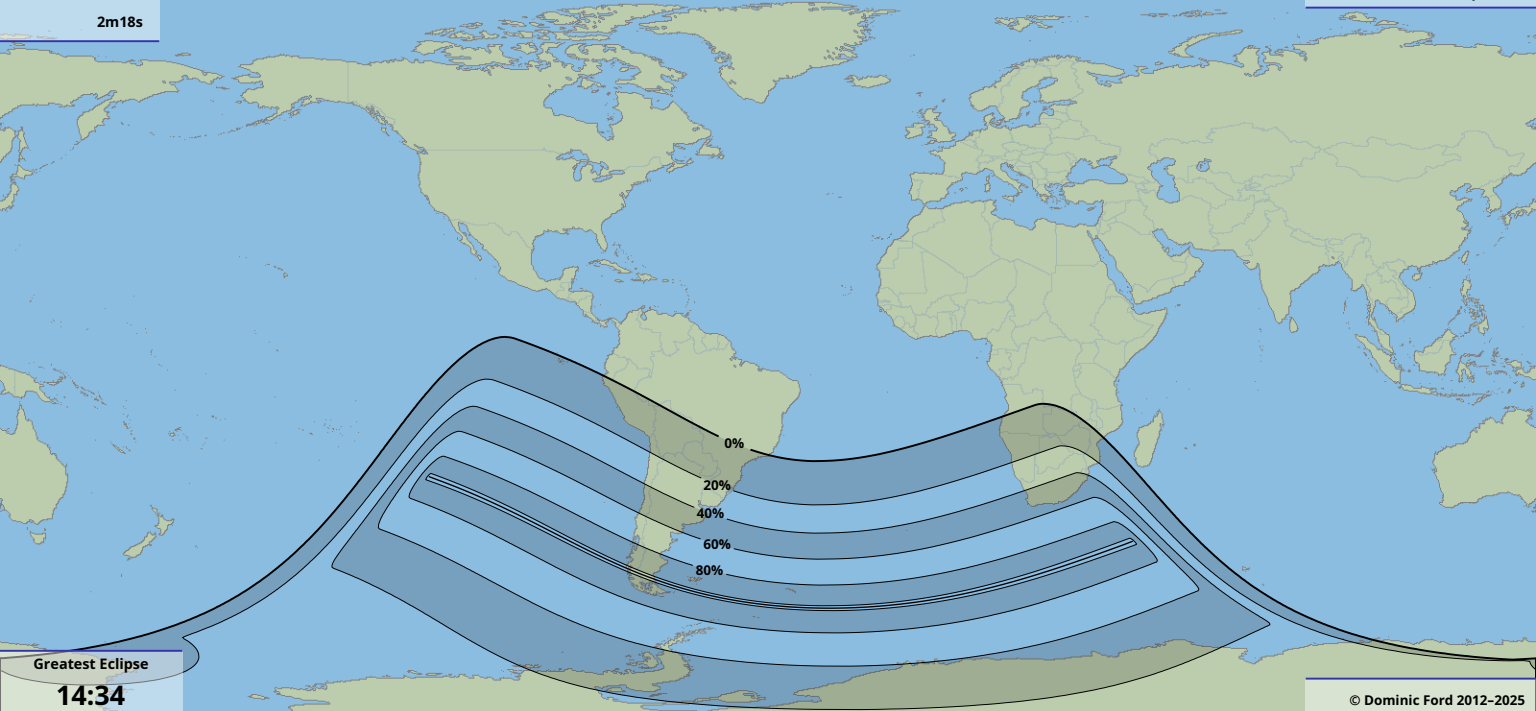

Greatest duration
2m18s

Greatest Eclipse

14:34

17 Nov 2142 UTC