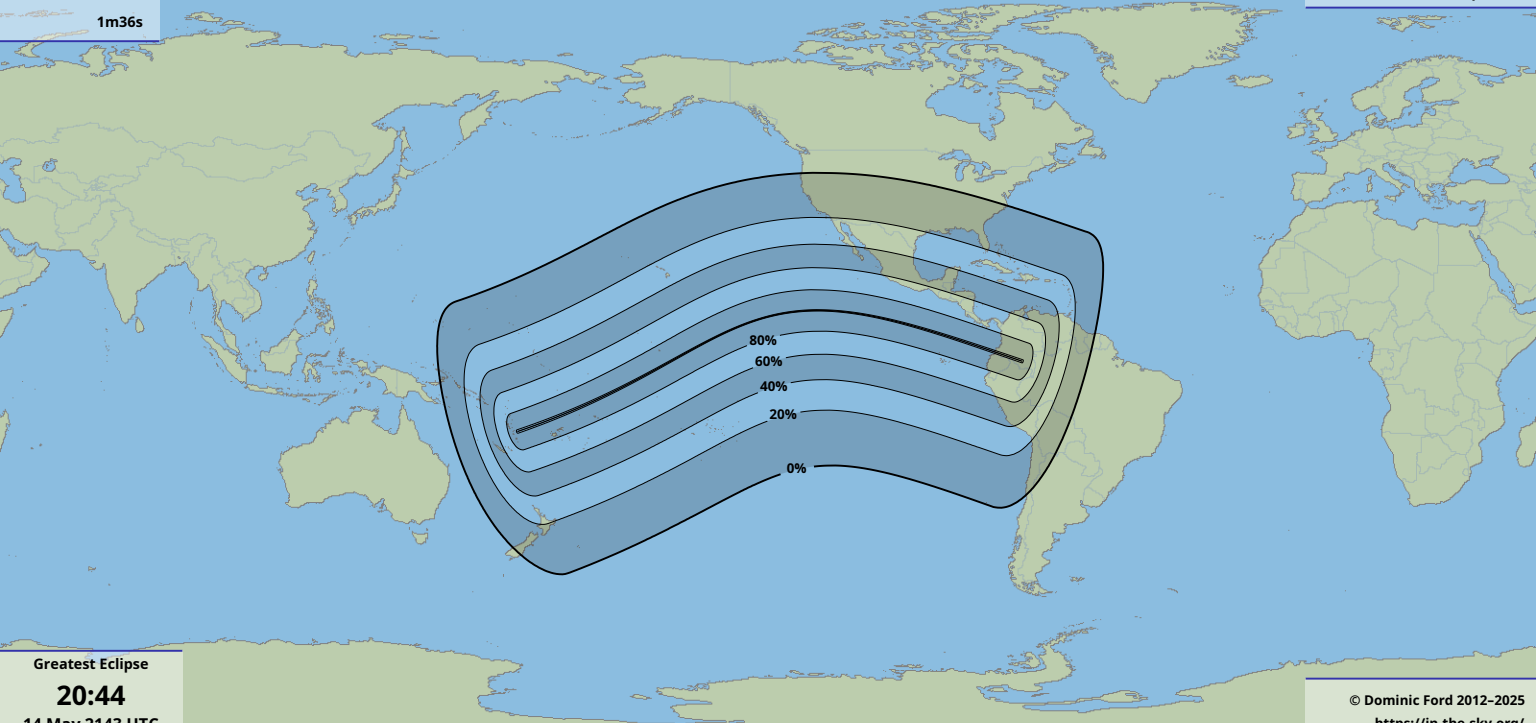

Greatest duration
1m36s

Greatest Eclipse
20:44
14 May 2143 UTC