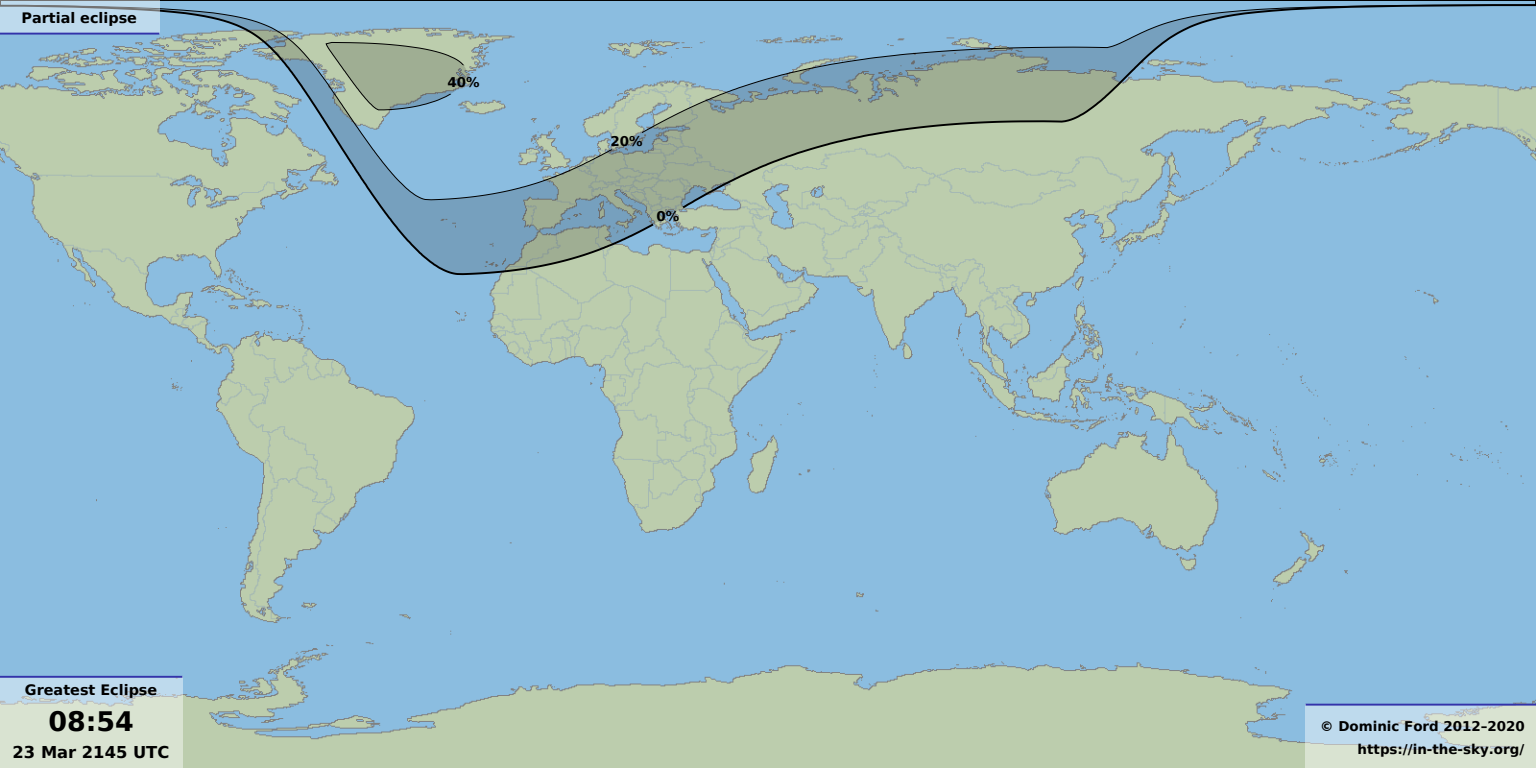

Partial eclipse

40%

20%

0%

Greatest Eclipse

08:54

23 Mar 2145 UTC