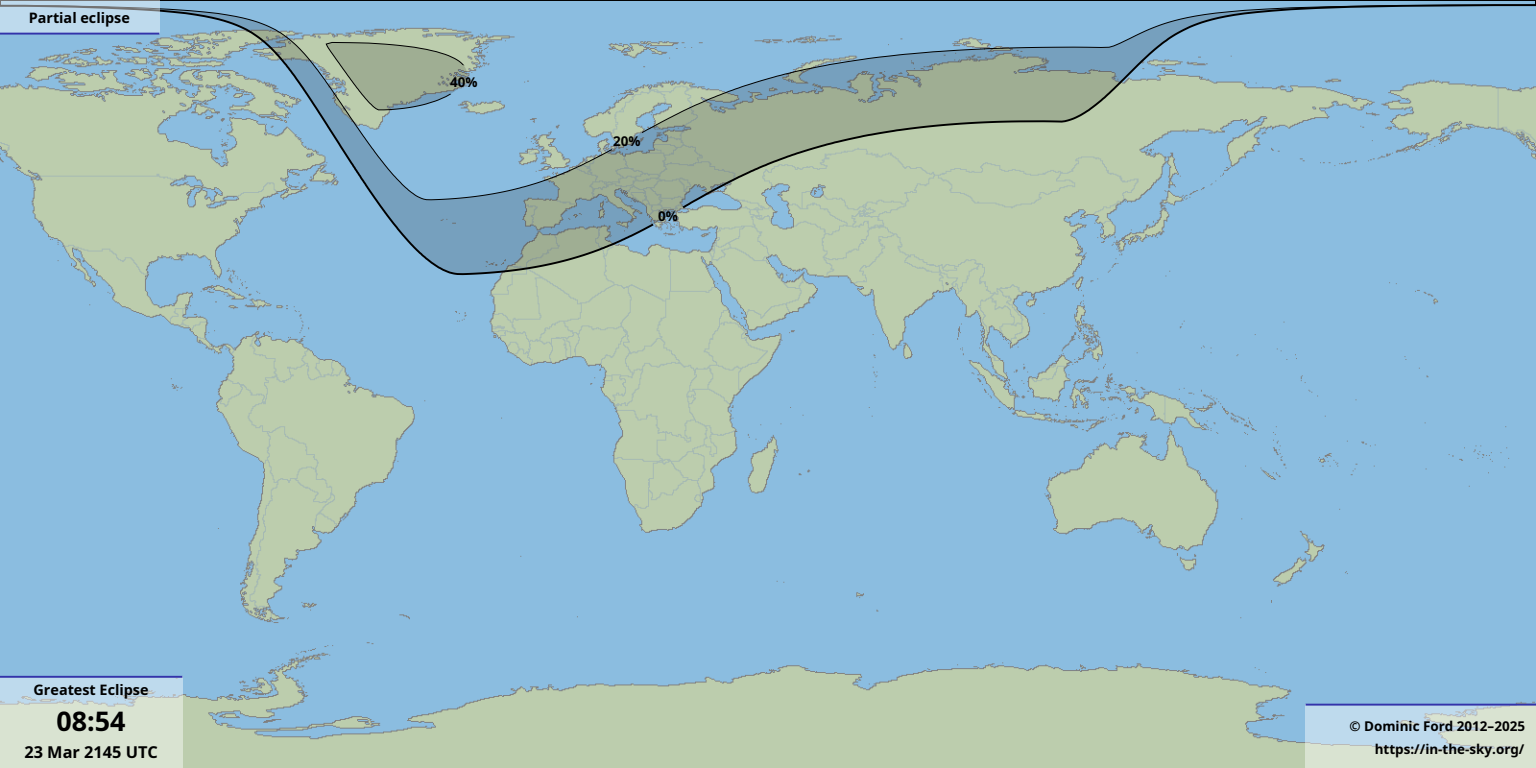

Partial eclipse

40%

20%

0%

Greatest Eclipse

08:54

23 Mar 2145 UTC

© Dominic Ford 2012–2025