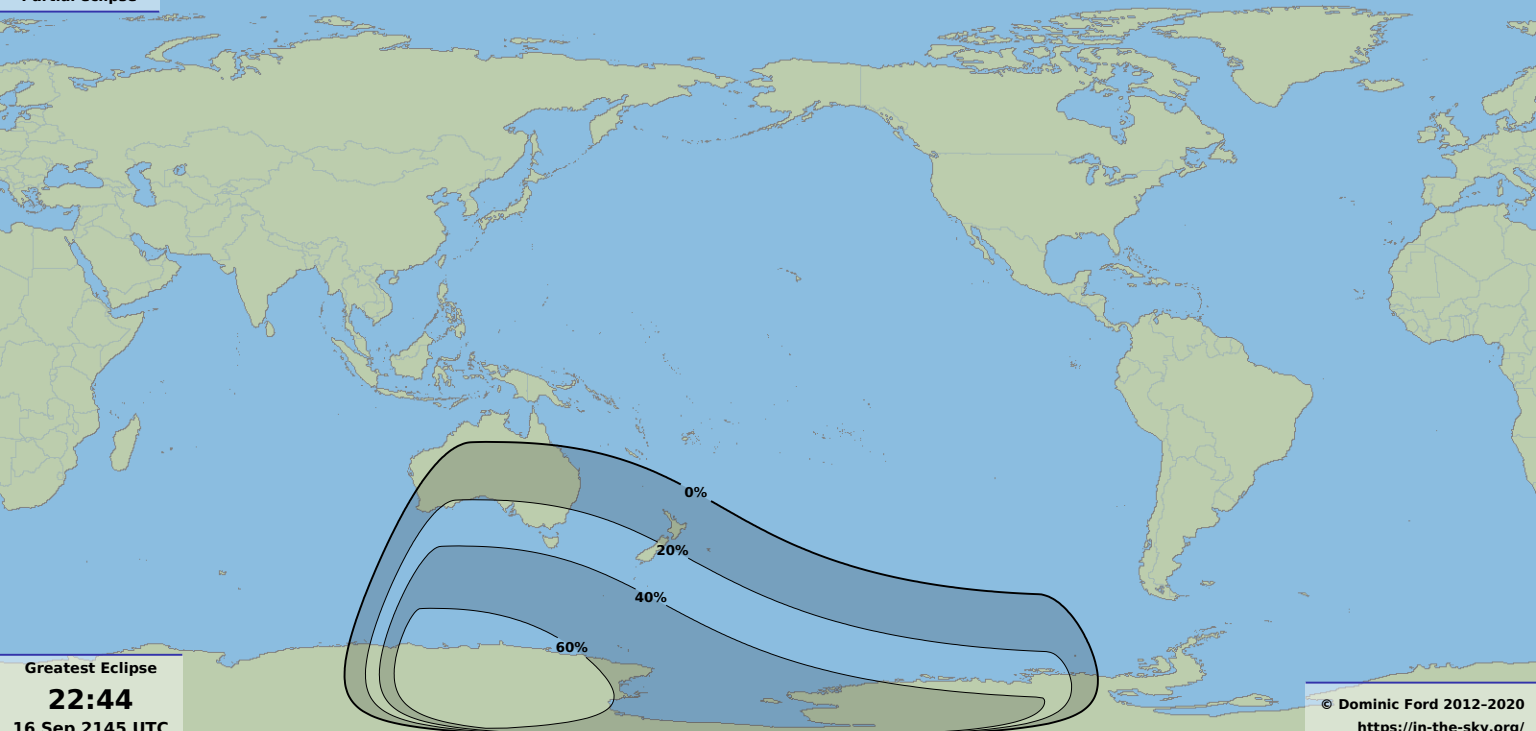

**Partial eclipse**

**Greatest Eclipse**

**22:44**

**16 Sep 2145 UTC**

© Dominic Ford 2012-2020

<https://in-the-sky.org/>