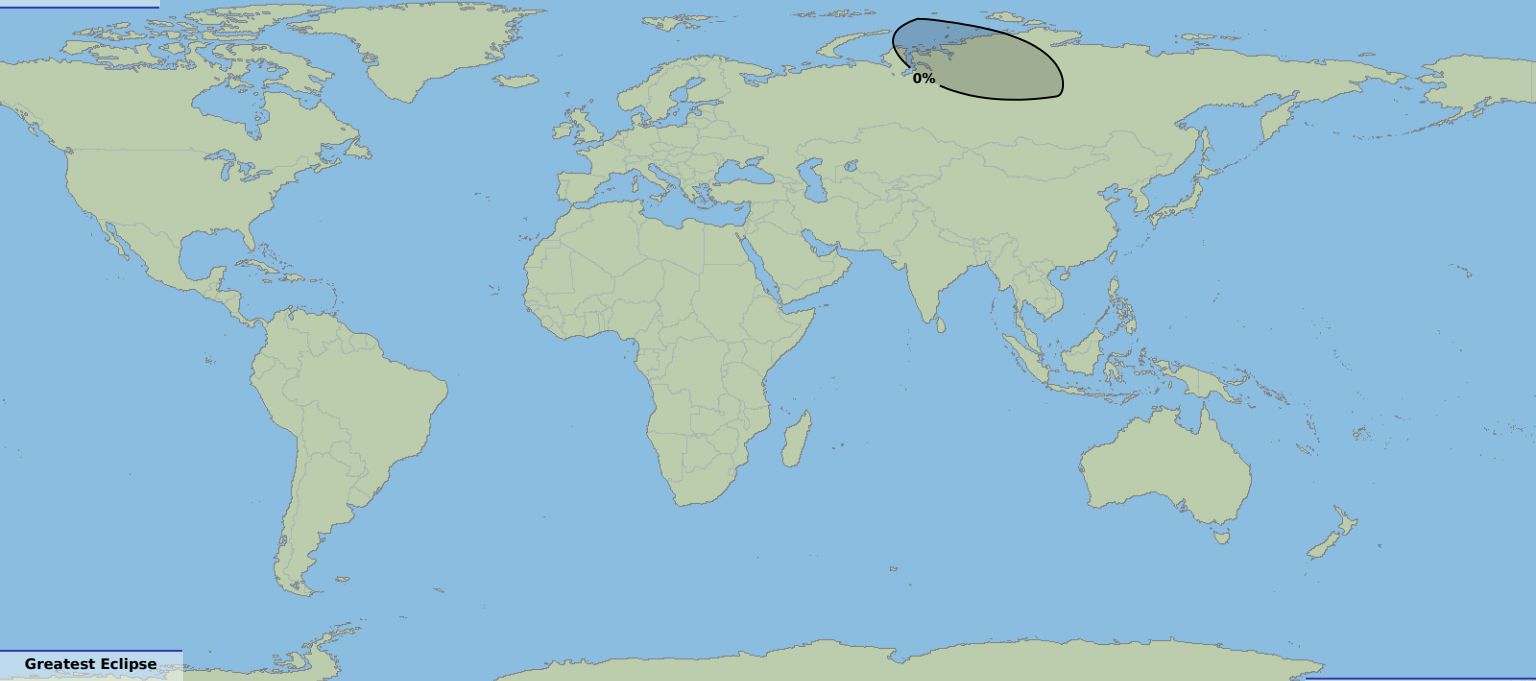

Partial eclipse

Greatest Eclipse

09:04

16 Oct 2145 UTC