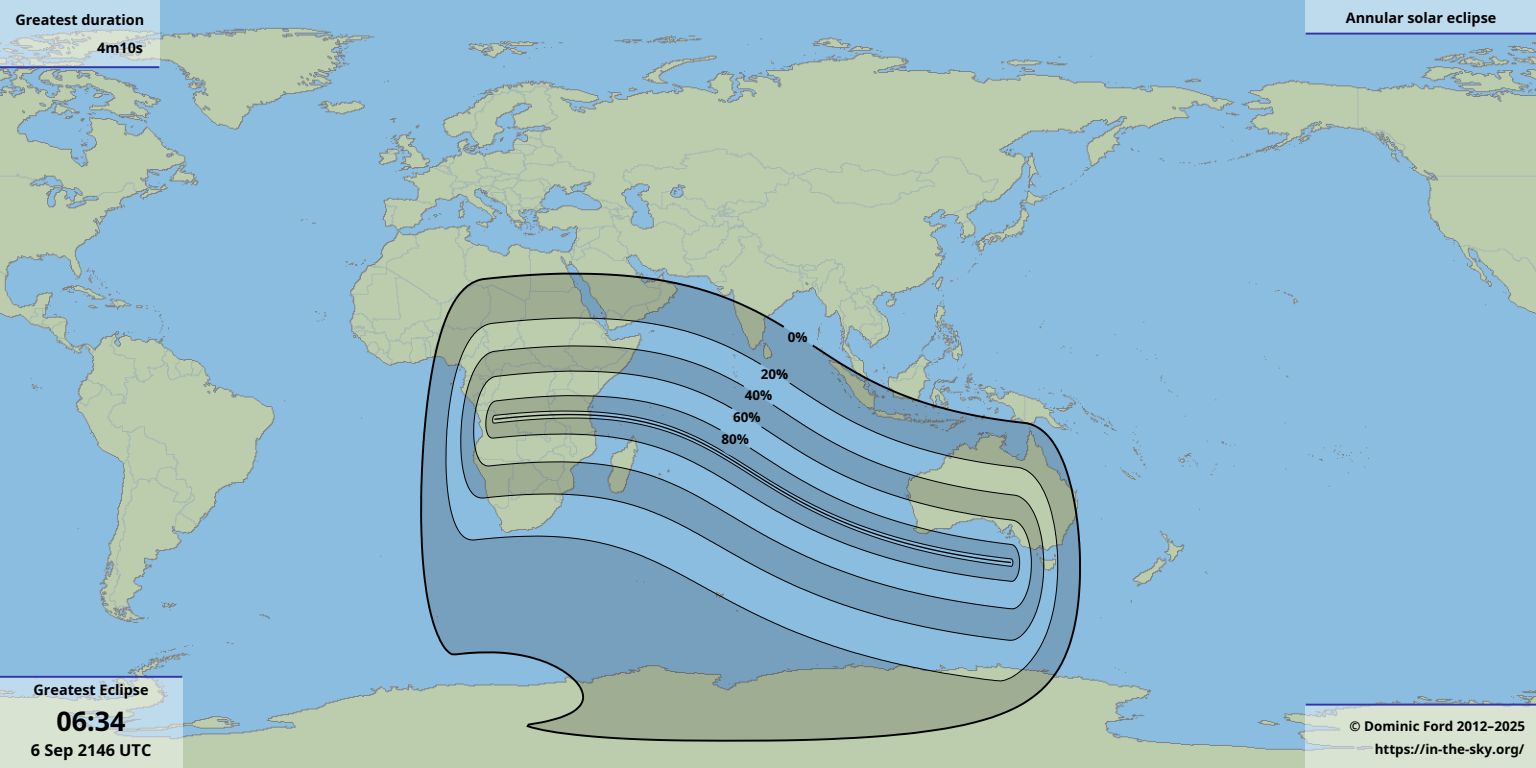

Greatest duration

4m10s

Greatest Eclipse

06:34

6 Sep 2146 UTC