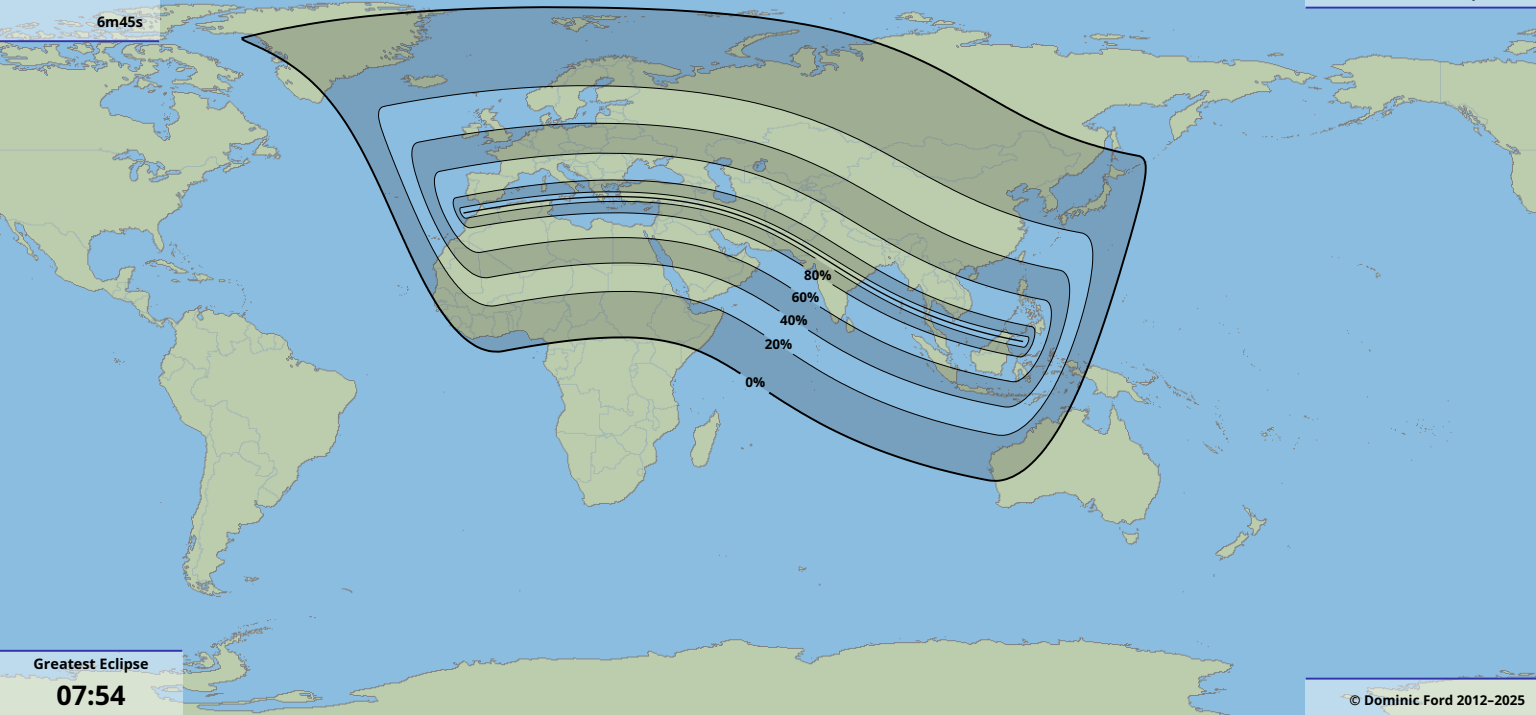

Greatest duration

6m45s

Greatest Eclipse

07:54

26 Aug 2147 UTC