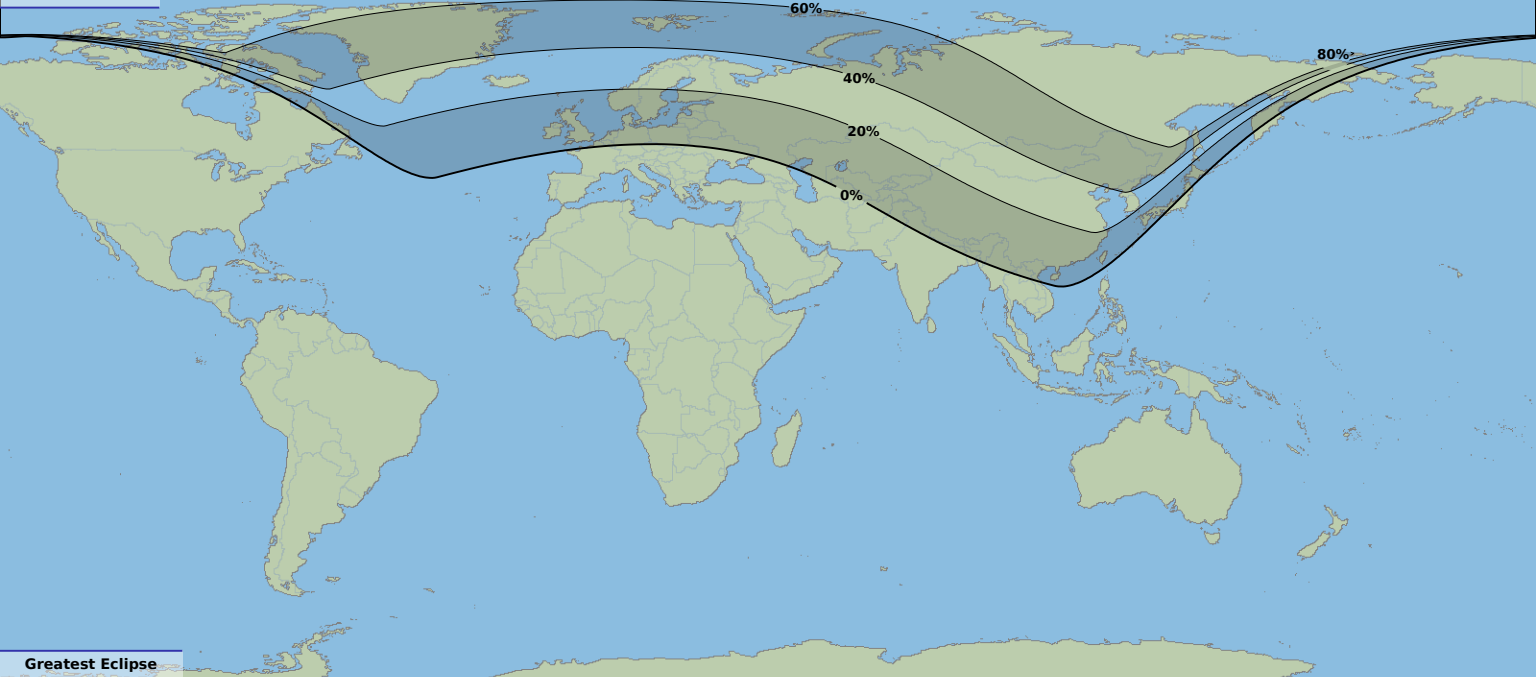

Partial eclipse

Greatest Eclipse

09:14

14 Aug 2148 UTC

© Dominic Ford 2012-2020

<https://in-the-sky.org/>