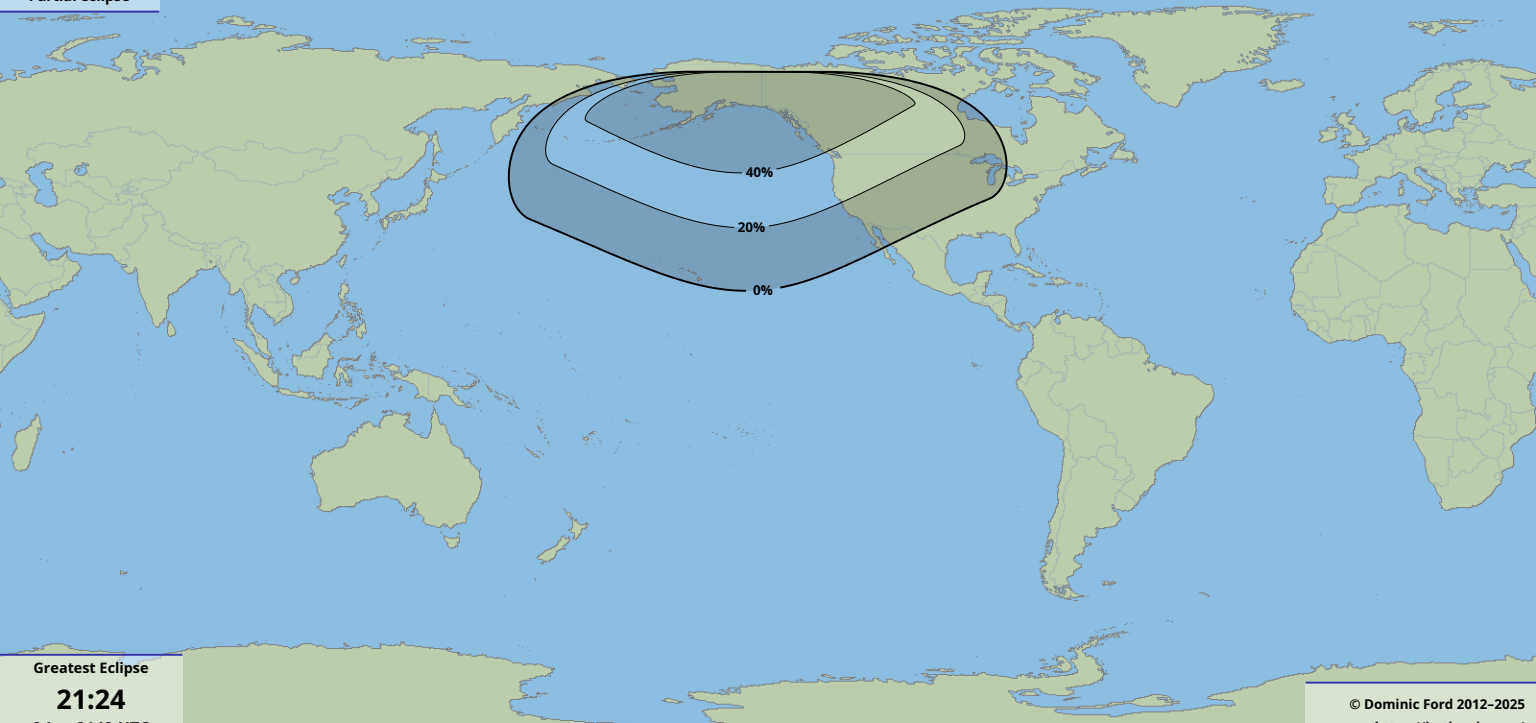

Partial eclipse

Greatest Eclipse

21:24

9 Jan 2149 UTC

© Dominic Ford 2012–2025

<https://in-the-sky.org/>