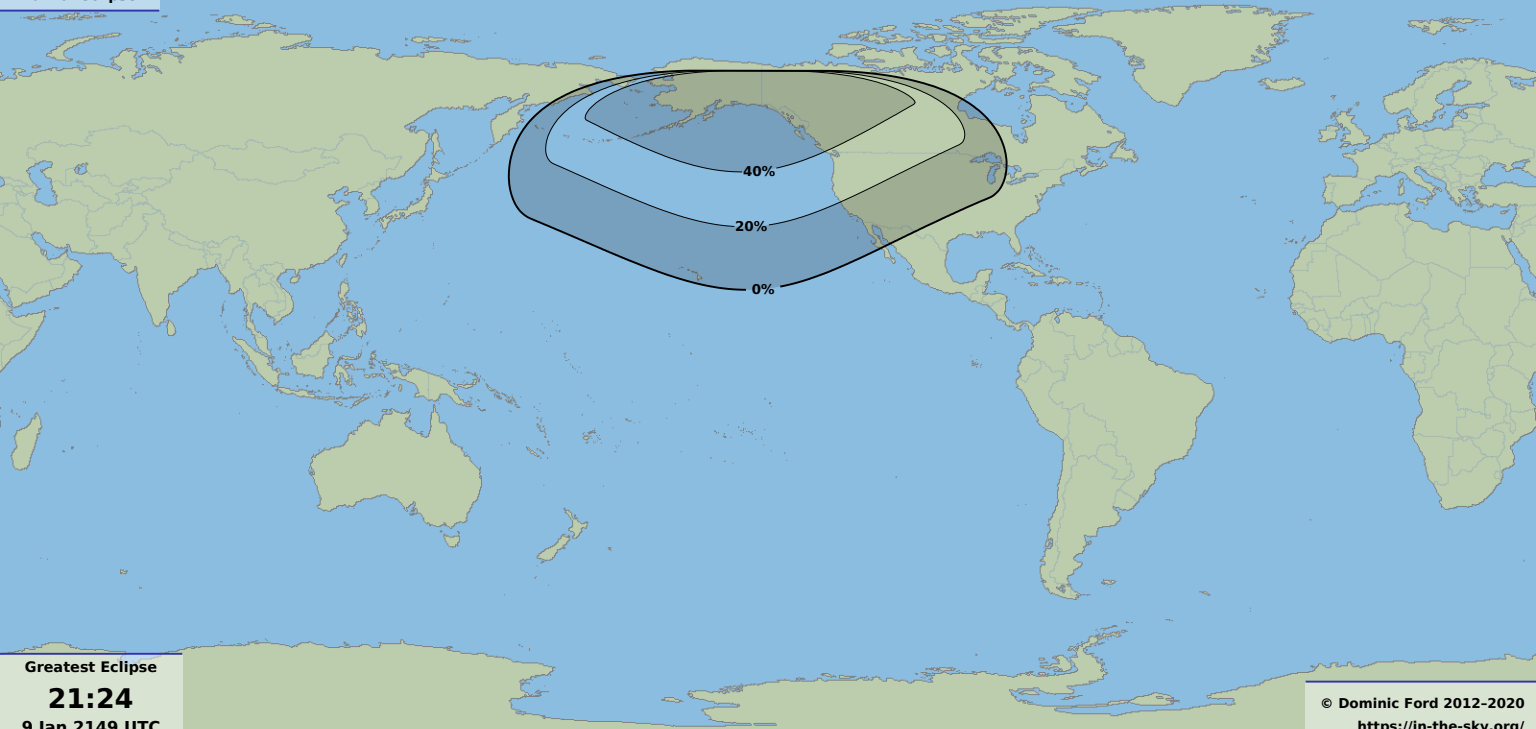

Partial eclipse

Greatest Eclipse

21:24

9 Jan 2149 UTC

© Dominic Ford 2012-2020

<https://in-the-sky.org/>