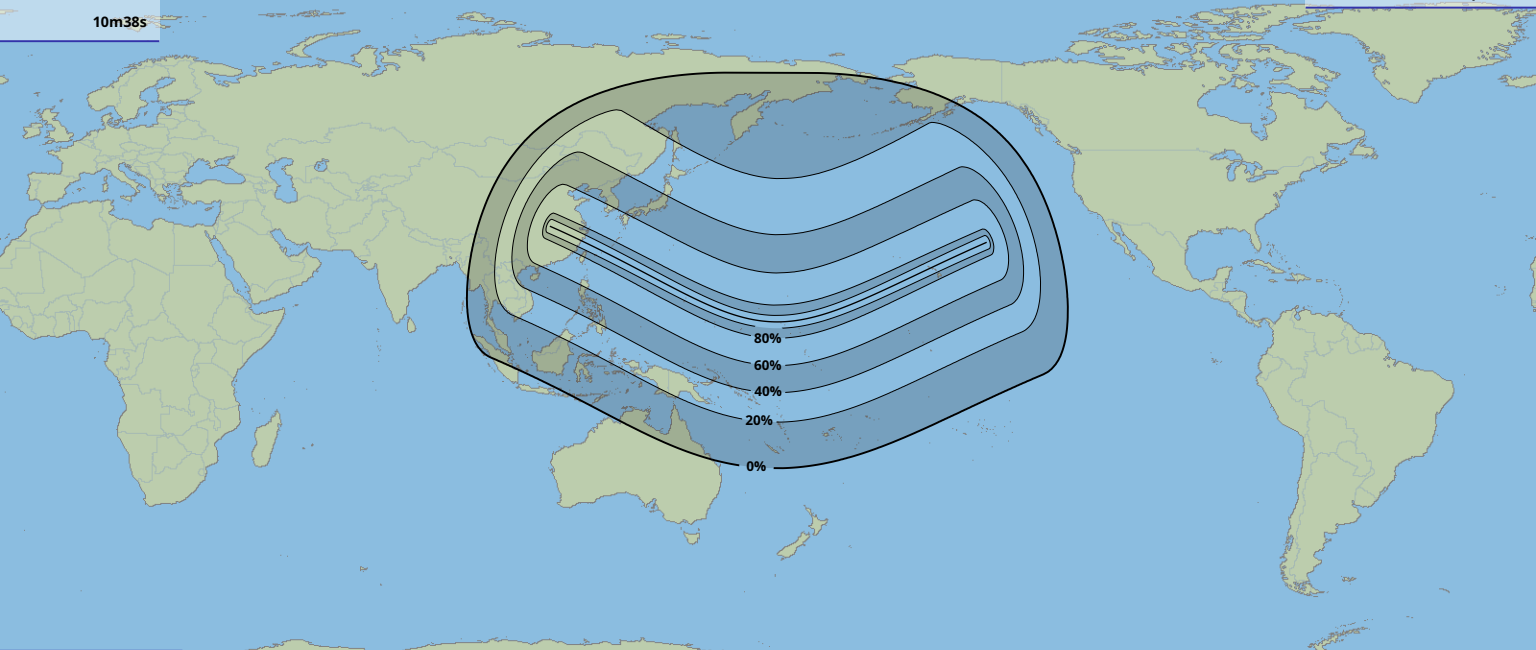

Greatest duration
10m38s

Greatest Eclipse
01:04
30 Dec 2149 UTC