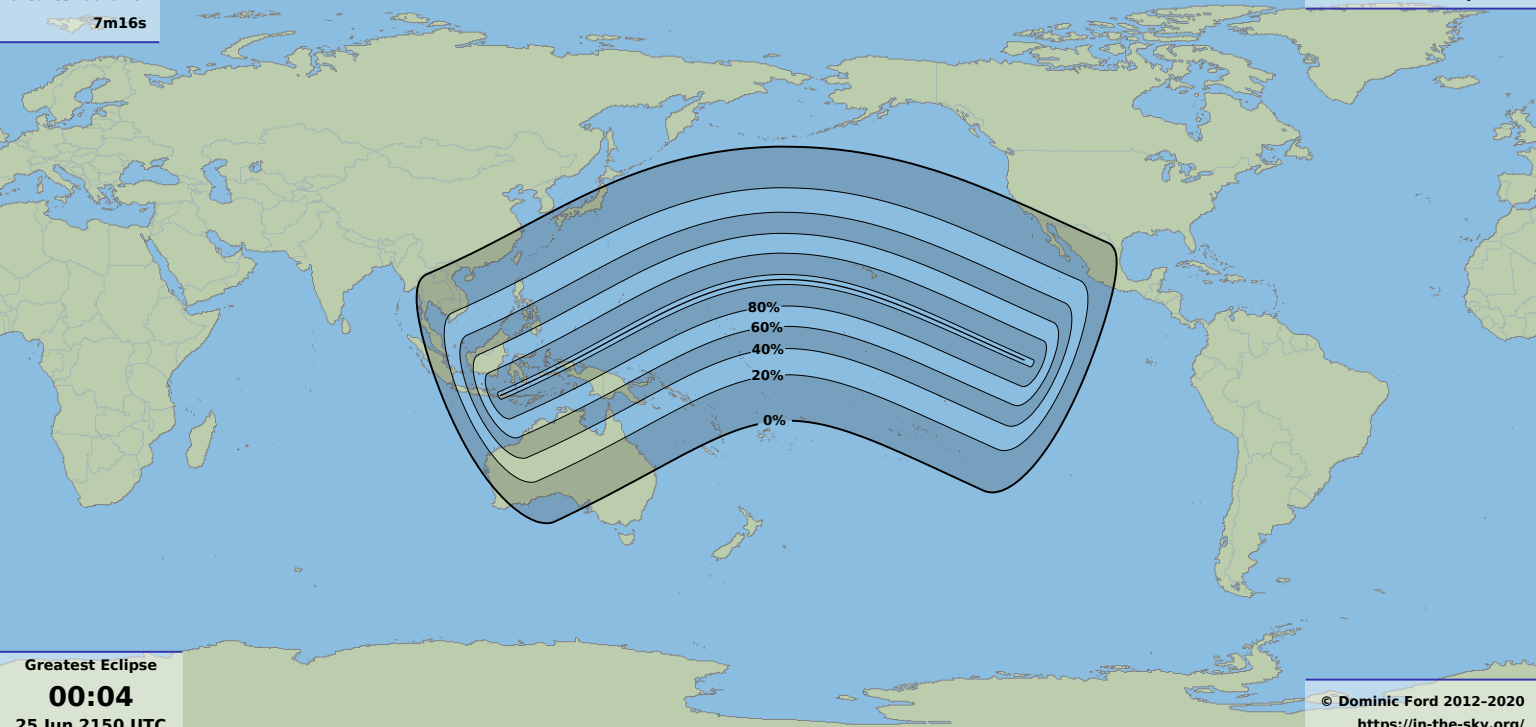

Greatest duration

7m16s

Total solar eclipse

Greatest Eclipse

00:04

25 Jun 2150 UTC

© Dominic Ford 2012-2020

<https://in-the-sky.org/>