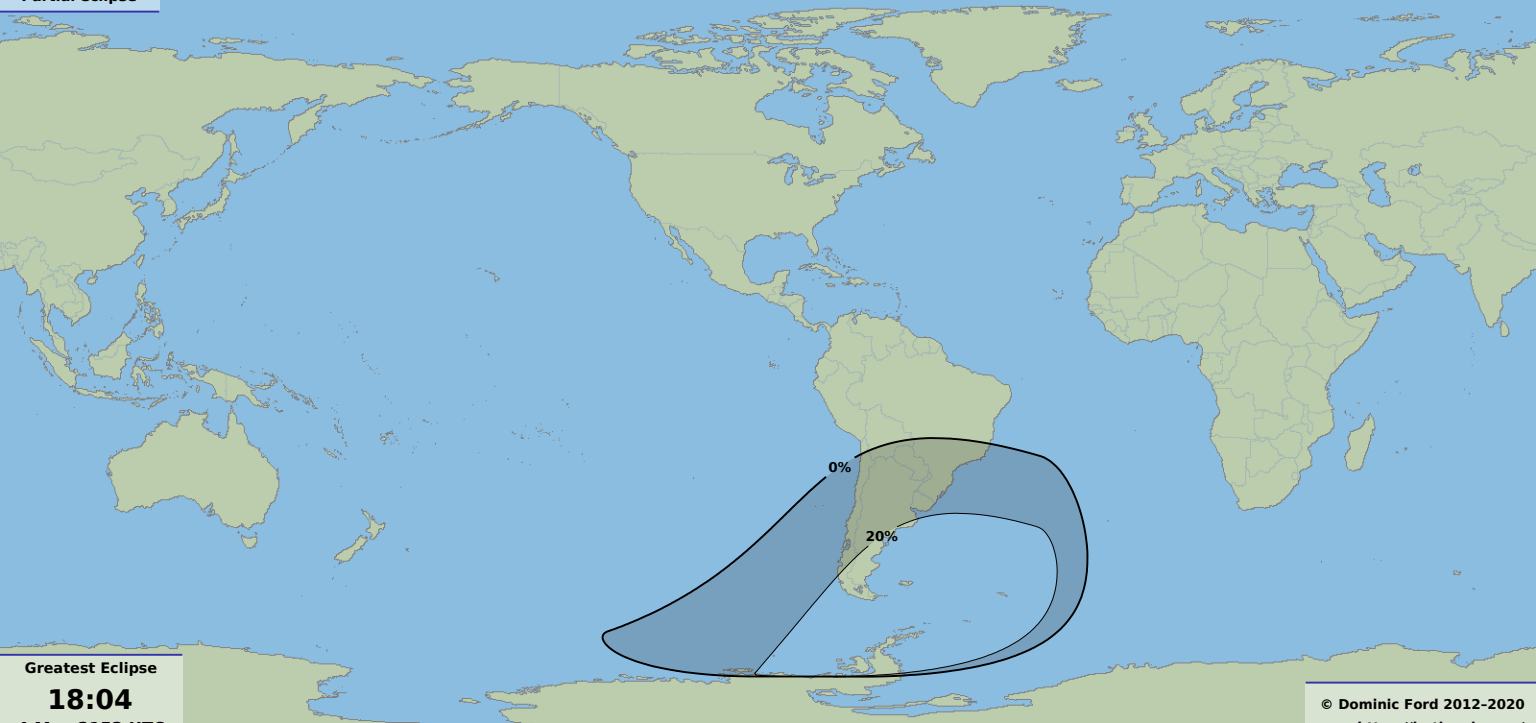

Partial eclipse

Greatest Eclipse

18:04

4 May 2152 UTC