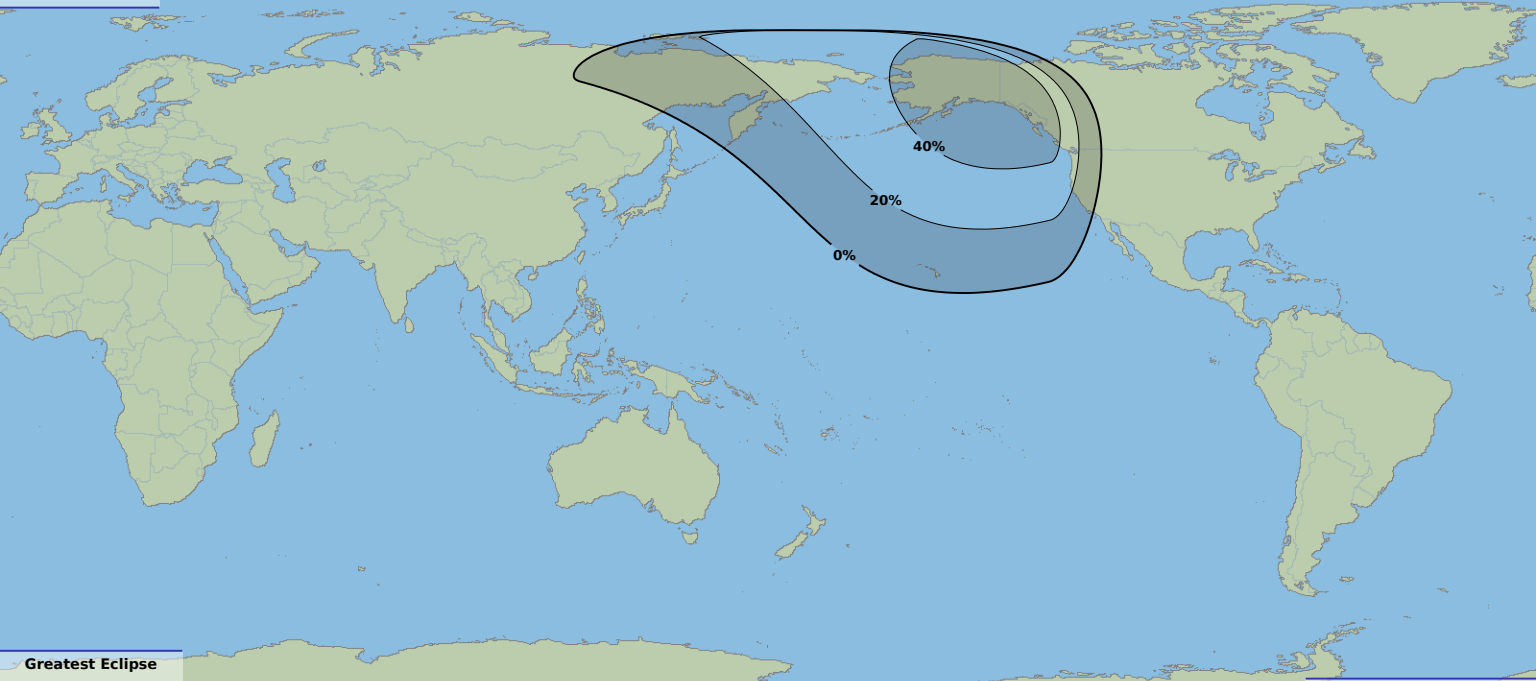

Partial eclipse

Greatest Eclipse

00:44

28 Oct 2152 UTC