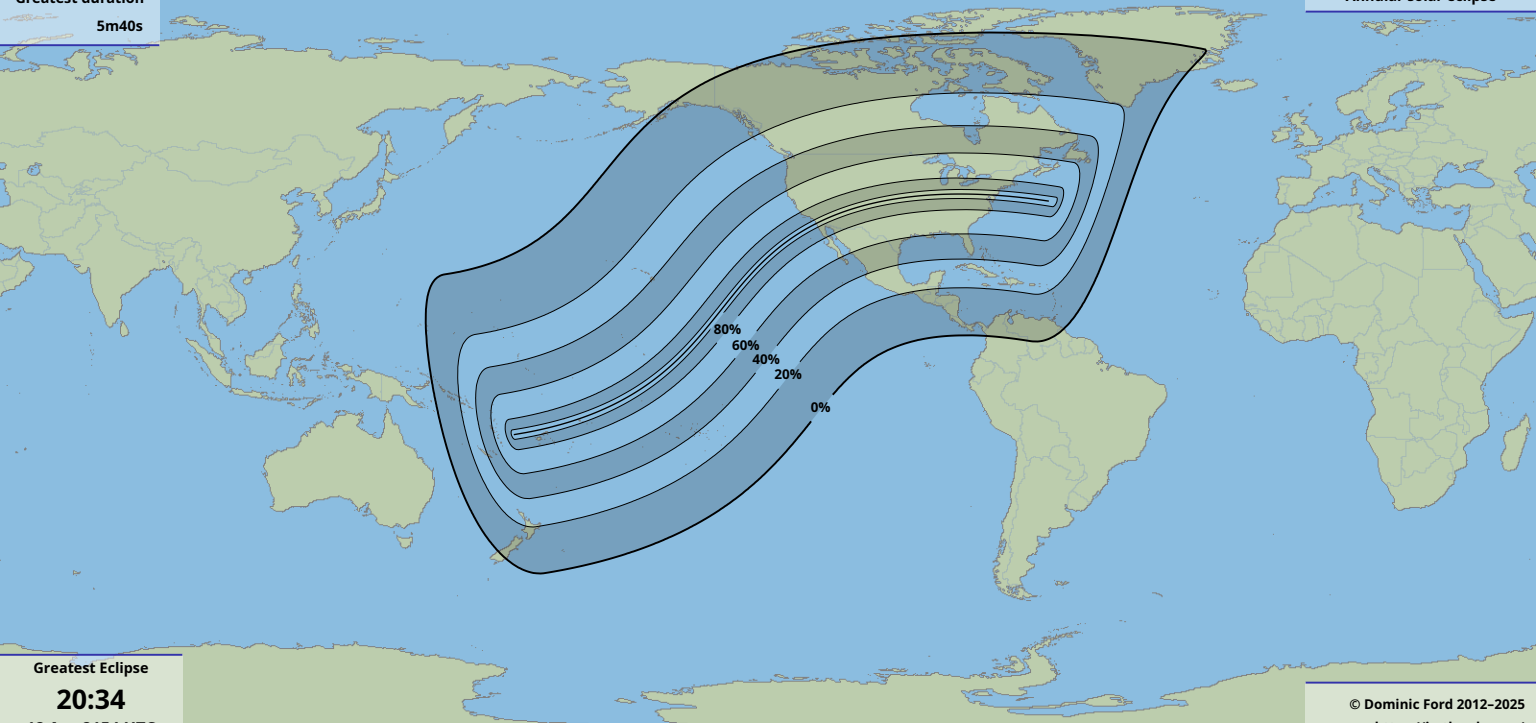

Greatest duration

5m40s

Greatest Eclipse

20:34

12 Apr 2154 UTC