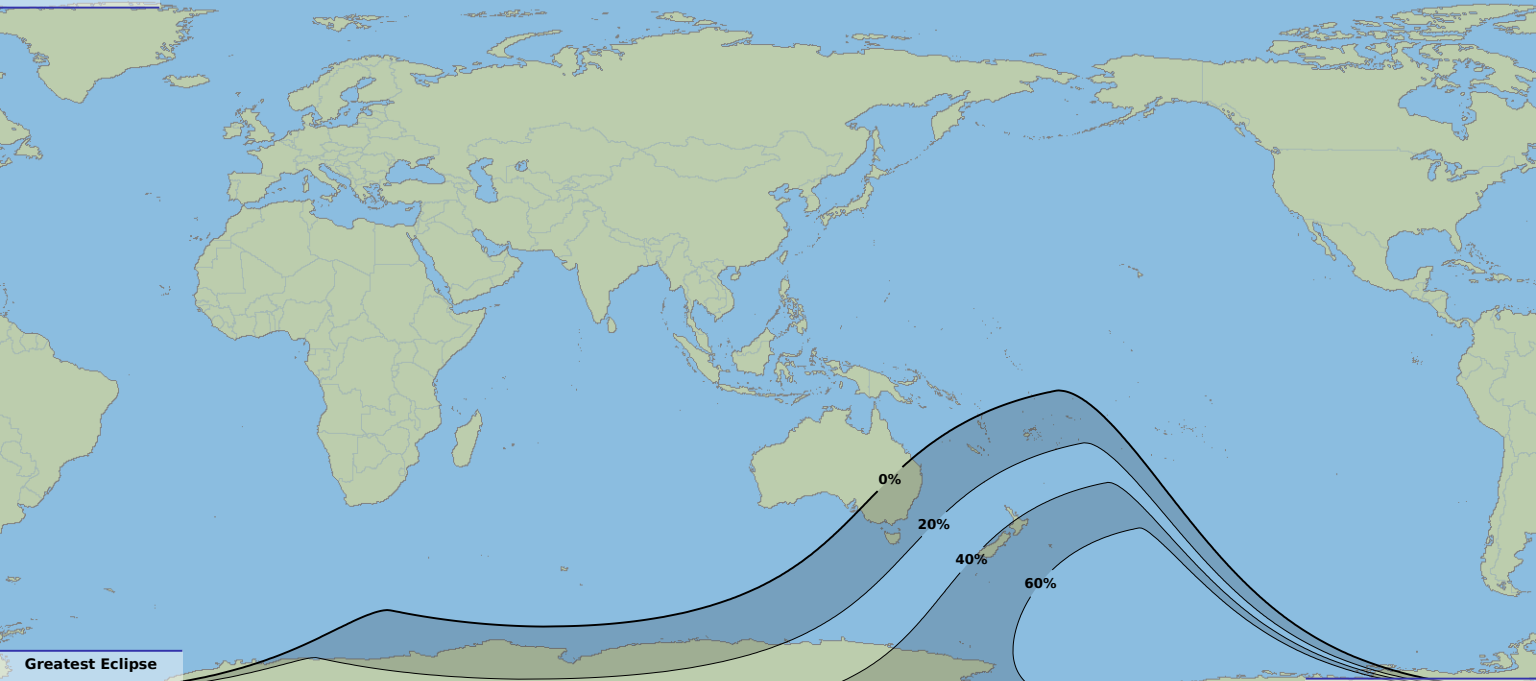

Partial eclipse

Greatest Eclipse

04:24
21 Feb 2156 UTC