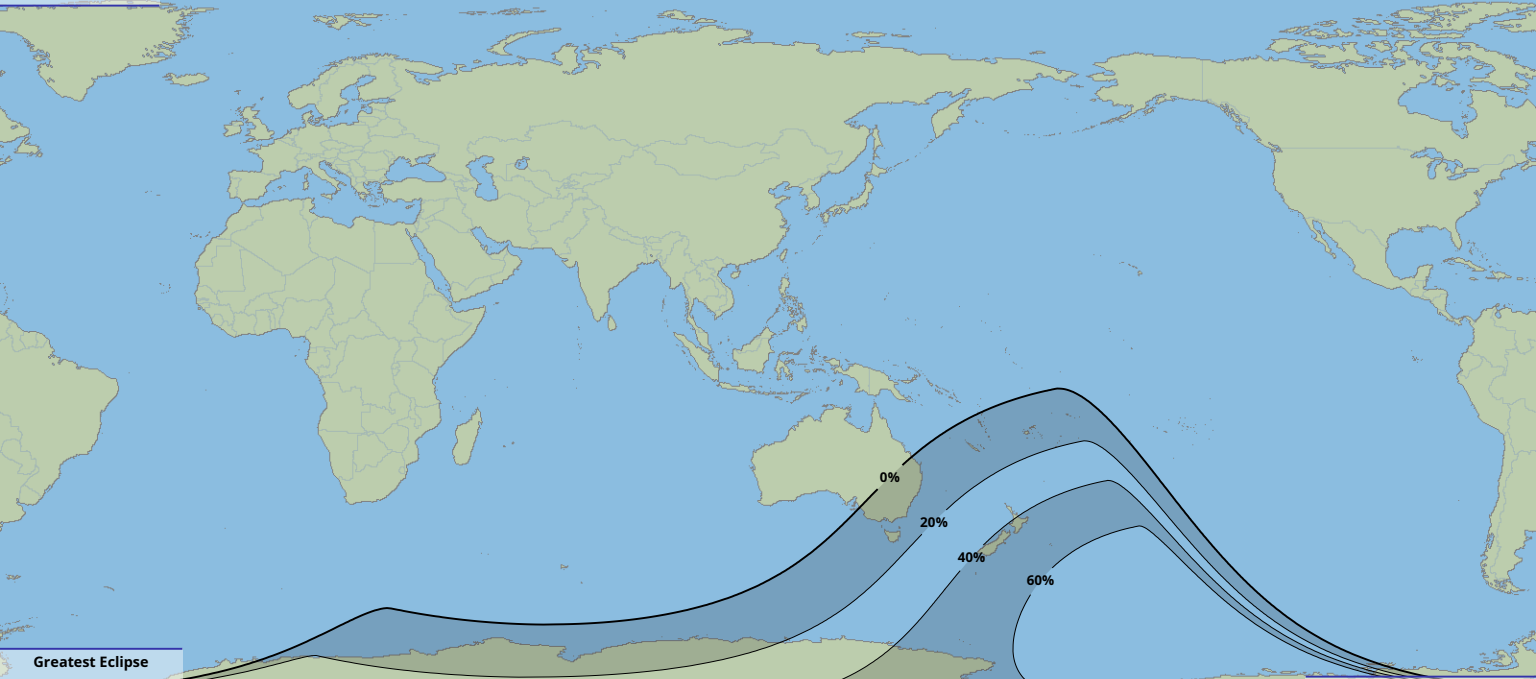

Partial eclipse

Greatest Eclipse

04:24

21 Feb 2156 UTC

© Dominic Ford 2012–2025

<https://in-the-sky.org/>