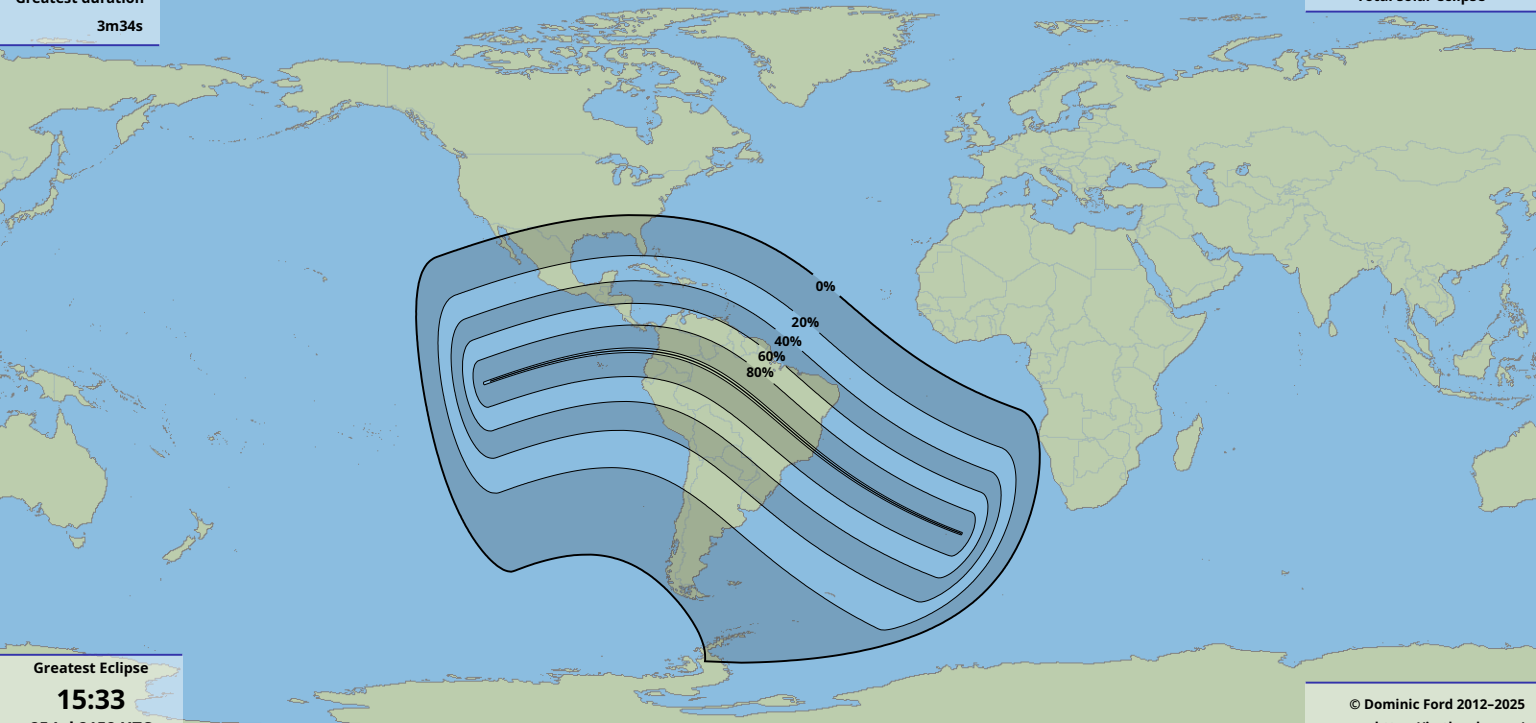

Greatest duration

3m34s

Greatest Eclipse

15:33

25 Jul 2158 UTC