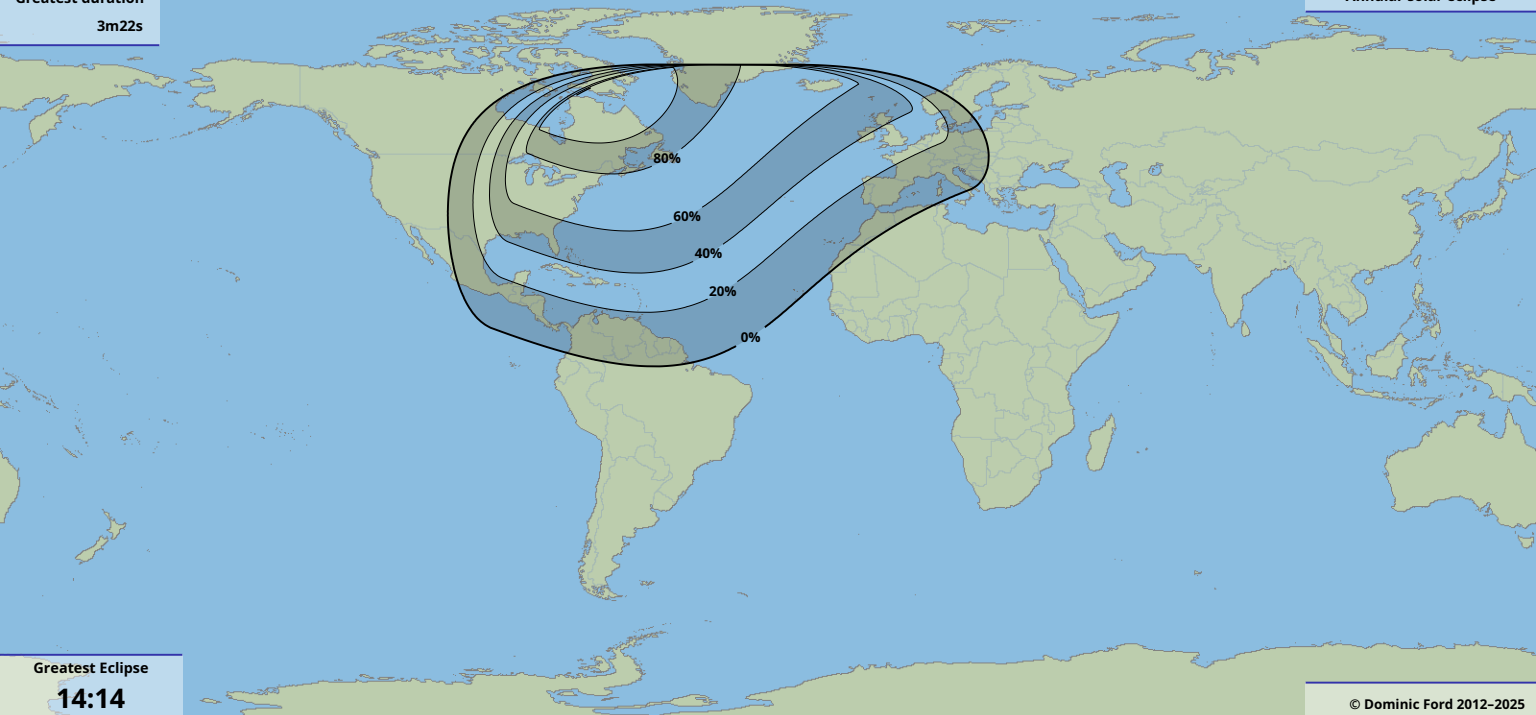

Greatest duration
3m22s

Greatest Eclipse

14:14

19 Jan 2159 UTC