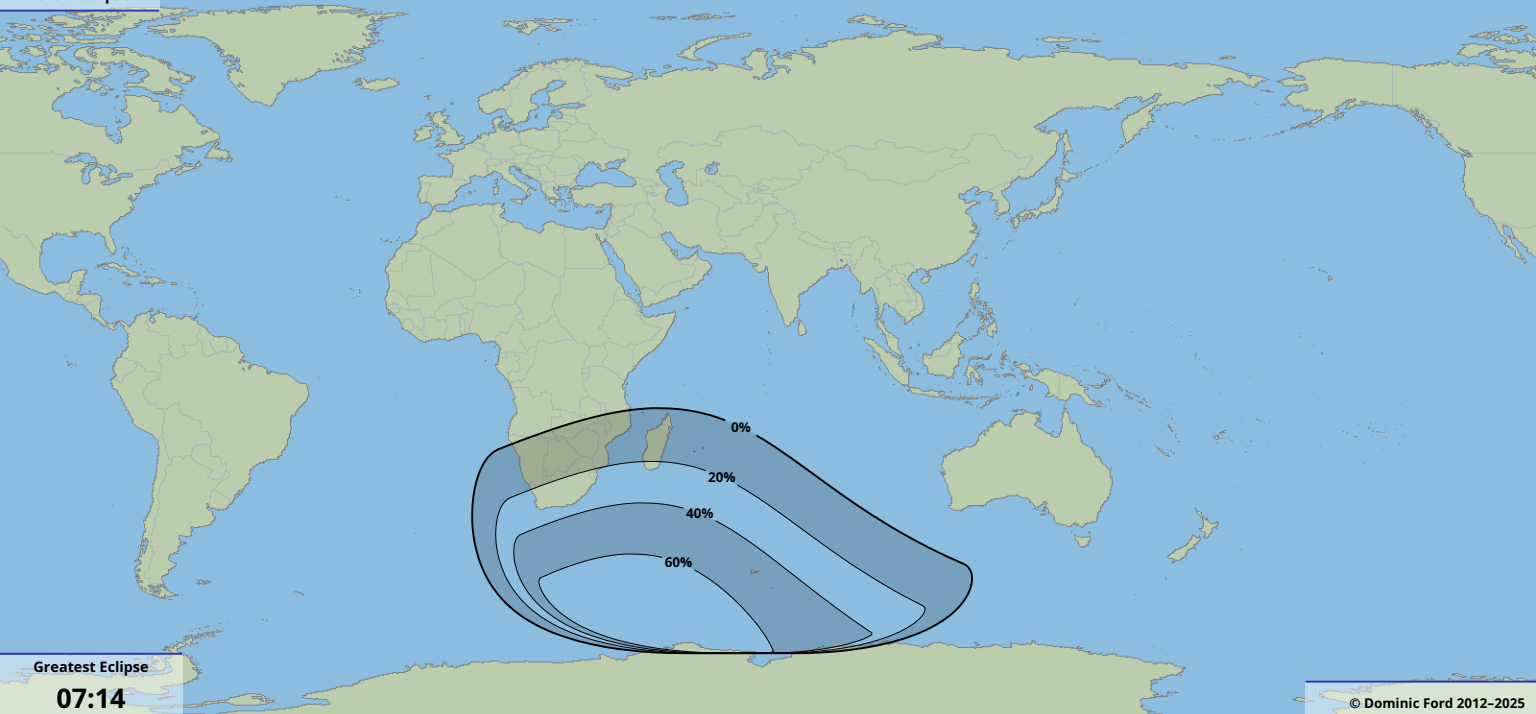

Partial eclipse

Greatest Eclipse

07:14

15 Jul 2159 UTC

© Dominic Ford 2012–2025

<https://in-the-sky.org/>