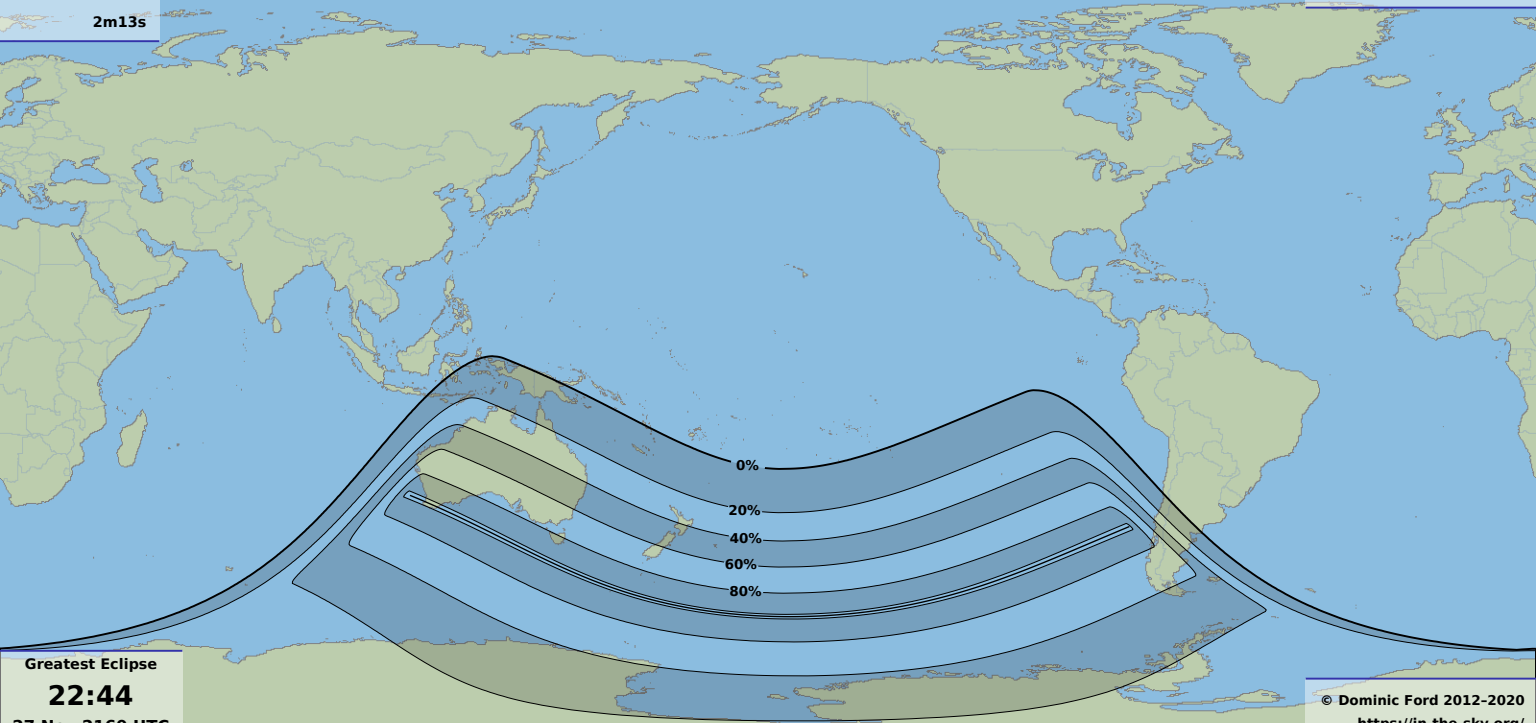

Greatest duration

2m13s

Annular solar eclipse

Greatest Eclipse

22:44

27 Nov 2160 UTC

0%

20%

40%

60%

80%

© Dominic Ford 2012-2020

<https://in-the-sky.org/>