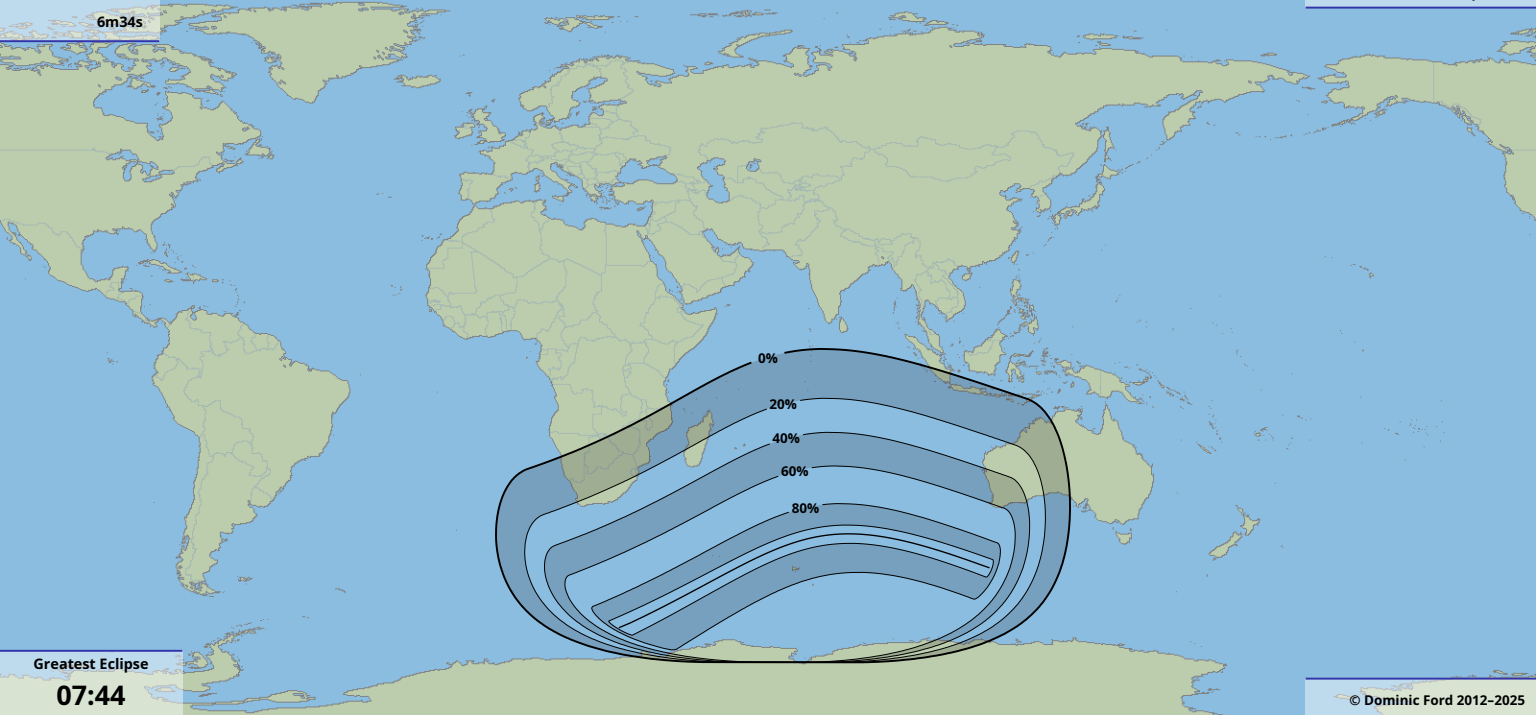

Greatest duration

6m34s

Greatest Eclipse

07:44

14 May 2162 UTC